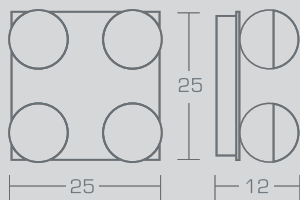

**5011 Cromo**

4xG9 40W 230V

CE IP44 850°

**5009 Cromo**

2xG9 40W 230V

CE IP44 850°

**5010 Cromo**

3xG9 40W 230V

CE IP44 850°