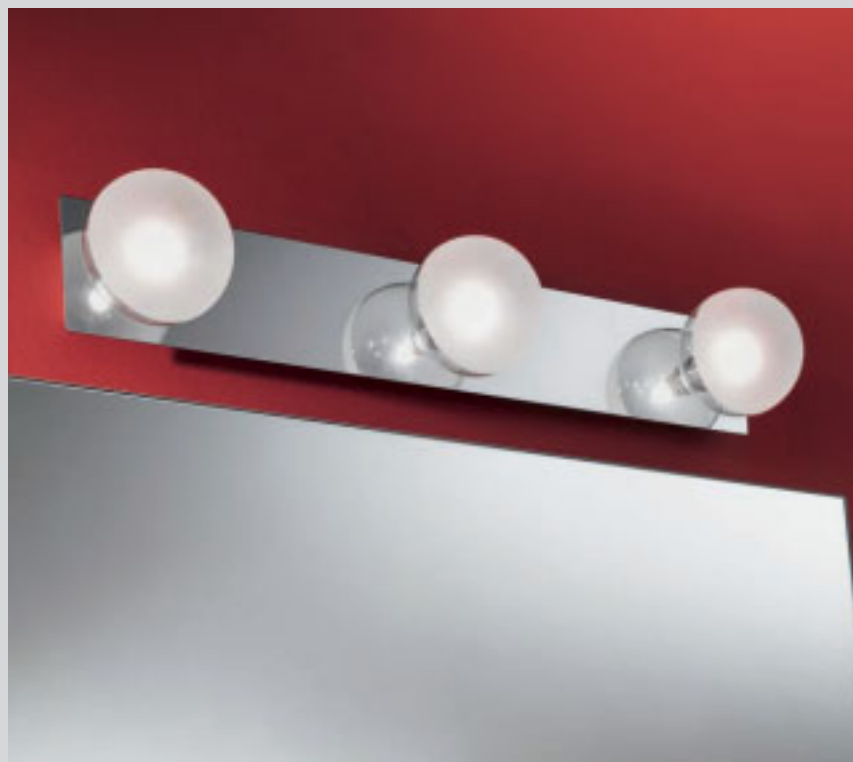

**5011 Cromo**

4xG9 40W 230V

CE IP44 850°

**5009 Cromo**

2xG9 40W 230V

CE IP44 850°

**5010 Cromo**

3xG9 40W 230V

CE IP44 850°