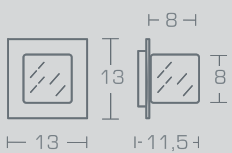

- 6410* Cromo
- 6411* Rosso
- 6412* Nero
- 6413* Bianco
- 6414 Wengè
- 6415 Ciliegio

1xG9 40W 230V

IP44 850°

Bianco