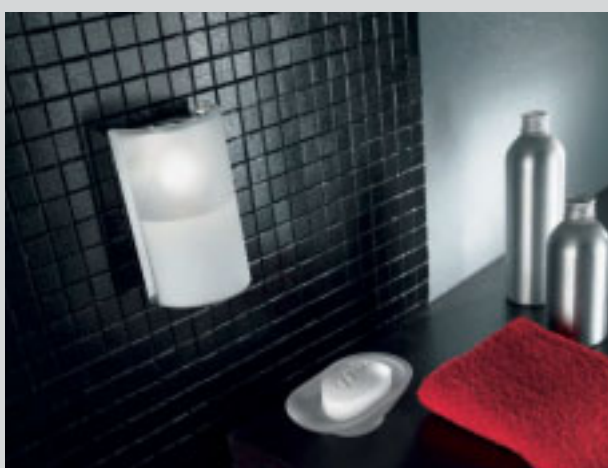

73675

2xE14 40W 230V

⚡ ⚡ Ⓢ

HappyPricecollection p_293

73671

1xE14 40W 230V

⚡ ⚡ Ⓢ