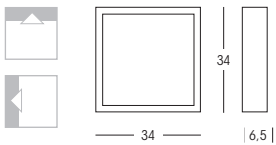

71649 bianco/white
71650 grigio/gray
71651 nichel spazzolato/brushed nickel
71652 cromo/chrome

2x36W - 220/240V
2G10

71653 bianco/white
71654 grigio/gray
71655 nichel spazzolato/brushed nickel
71656 cromo/chrome

1x120W - 220/240V
R7s 118mm