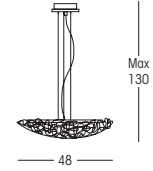

**4649** cristallo/crystal  
**4629** ambra/amber

3x42W - 220/240V

G9

**4656** cristallo/crystal

3x42W - 220/240V

G9

**6931** cristallo/crystal  
**6930** ambra/amber

1x52W - 220/240V

# AR TIC

Montatura in metallo e finiture in cromo e vetro artistico in cristallo oppure finiture in ottone e vetro artistico decorato ambra.

Metal frame with chrome finish and artistic crystal glass or brass finish and artistic amber glass.