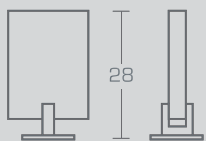

Moderncollection p_143

4892

1xE14 60W 230V

1xE14 max 11W 230V

CE