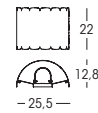

bianco
white

elementi colorati intercambiabili inclusi
interchangeable colored elements included

GI SE' LE

Design Ceneda Menegon Romano

6827 bianco/white

1x42W - 220/240V

E27

1x15W - 220/240V