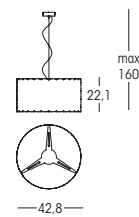

1x42W - 220/240V

E27

1x15W - 220/240V

E27

1x33W - 220/240V

G9

6824 bianco/white

1x105W - 220/240V

E27

1x20W - 220/240V

E27