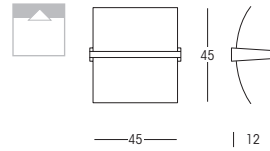

1402

1x120W - 220/240V
 — R7s 118mm
 ⚡ ⚠ CE

1400

1x120W - 220/240V
 — R7s 118mm
 ⚡ ⚠ CE

1405

1x120W - 220/240V
 — R7s 118mm
 ⚡ ⚠ CE

1404

1x120W - 220/240V
 — R7s 118mm
 ⚡ ⚠ CE