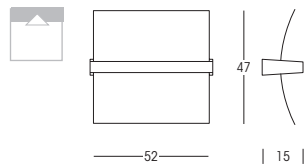

90116 wengè/wengè
90187 bianco/white

1x120W - 220/240V
→ R7s 118mm
▽ ⊕ CE ENEC

90115 wengè/wengè
90188 bianco/white

1x120W - 220/240V
→ R7s 118mm
▽ ⊕ CE ENEC

90117 wengè/wengè
90186 bianco/white

1x80W - 220/240V
→ R7s 78mm
▽ ⊕ CE ENEC