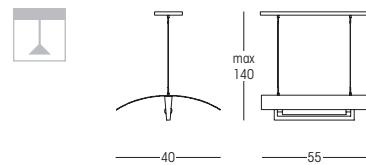

90119 wengè/wengè
90185 bianco/white

1x33W - 220/240V
→ G9
▽ ⊕ CE ENEC

1x55W - 220/240V

2G11

1x55W - 220/240V

2G11

1x120W - 220/240V

R7s 118mm