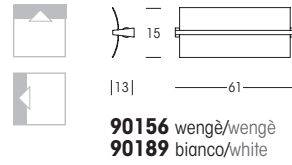

90116 wengè/wengè
90187 bianco/white

1x120W - 220/240V
→ R7s 118mm
▽ ⊕ CE ENEC

90115 wengè/wengè
90188 bianco/white

1x120W - 220/240V
→ R7s 118mm
▽ ⊕ CE ENEC

90117 wengè/wengè
90186 bianco/white

1x80W - 220/240V
→ R7s 78mm
▽ ⊕ CE ENEC

90119 wengè/wengè
90185 bianco/white

1x33W - 220/240V
→ G9
▽ ⊕ CE ENEC

1x55W - 220/240V

2G11

1x55W - 220/240V

2G11

1x120W - 220/240V

R7s 118mm