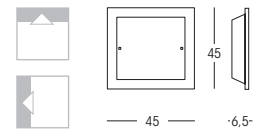

71622

1x120W - 220/240V

↔ R7s 188mm