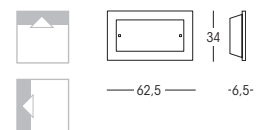

71623

2x80W - 220/240V

↔ R7s 78mm

71622

1x120W - 220/240V

↔ R7s 188mm

71625

1x120W - 220/240V

↔ R7s 188mm

71621

1x80W - 220/240V

↔ R7s 78mm

71624

1x80W - 220/240V

↔ R7s 78mm

PIA NA