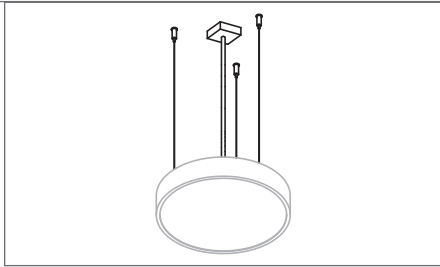

Anna

Code	Lamps Watt
E013P1022AO	1x22
E013P1062AO	40+22

Code	L mm
A014K2000KK	2000

Suspension kit: 3 steel wires, transparent power cable 4x0,75 mmq, grey ceiling cover and terminal block.

Light fitting in extruded aluminium.
Direct light. Wall or ceiling mounted.
Opal diffuser.

Available on request painted in white colour.