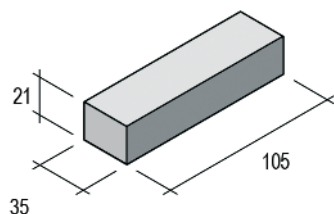

Ø 95 mm

S171O1050BK

Code	Lamps Watt
------	---------------

S171O1050BK	1x50
S171O1050NK	1x50
S171O1050HK	1x50

92 x 92 mm

Code	Lamps Watt
------	---------------

E170K0105KK	105
-------------	-----

Electronic transformer 230/12V