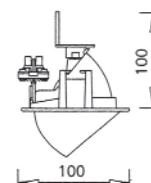

Dicrò

S170K1050HK

Code	Lamps Watt

S170K1050BK	1x50
S170K1050NK	1x50
S170K1050HK	1x50

Ø 64 mm

S170O1050NK

Code	Lamps Watt

S170O1050BK	1x50
S170O1050NK	1x50
S170O1050HK	1x50

Ø 95 mm

S171O1050BK

Code	Lamps Watt

S171O1050BK	1x50
S171O1050NK	1x50
S171O1050HK	1x50

92 x 92 mm

Code	Lamps Watt

E170K0105KK	105

Electronic transformer 230/12V

Downlight for 12V dichroic lamps
direct light (fixed or adjustable).

Die-cast aluminium body. Epoxy-polyester
painted: white or black colours. Also avail-
able nickel plated.

N.B. Lamps not included

Colours

BK

NK

HK