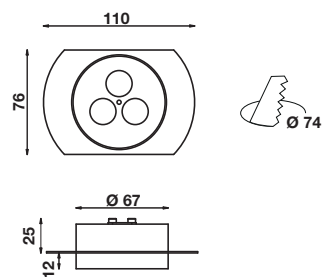

S808K3003AV

Code	Lamps Watt	Light beam	RGB
S808K3003 AU•BU	3x3,6	25°	

pag. 464

TO COMPLETE WITH LIGHT MANAGEMENT SYSTEM: SEE ON PAGE 480

Recessed LED projector for indoor.

Body and recessed ring: natural anodized or white painted aluminium.
PMMA Lens.

Line entry: PVC HT 105° 5x0,5 mmq cable L=30 cm (dimnable with separate remote unit).

Voltage: 24Vdc ballast has to be ordered separately (not included).

Colours