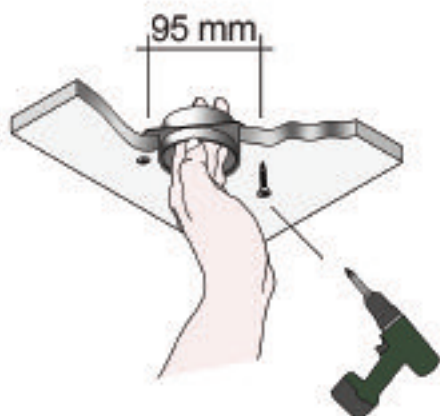

Venere

Venere

Indoor hidden products for false ceiling application. Round shape, available with white led or RGB.

Materials

Aluminium.
Seoul Led.

Accordingly to the specification CEI EN 60598-1 (CEI 34-21); CEI EN 60598-2-2 (CEI 34-31), CEI EN 62031 (34-118), CEI EN 62471 (76-9).

 Ø 74 mm

S808X3003AI

Code	Lamps Watt	Light beam	3000 K
S808X3003 AI•BI	3x3	10°	
S808X3003 AU•BU	3x3	25°	

pag. 464

Recessed LED projector for indoor.

Body and recessed ring: natural anodized or white painted aluminium.
PMMA Lens.

Line entry: PVC HT 105° 3x0,5 mmq cable L=30 cm (dimnable with separate remote unit).

Voltage: 24Vdc ballast has to be ordered separately (not included).

Colours

S808K3003AV

Code	Lamps Watt	Light beam	RGB
S808K3003 AU•BU	3x3,6	25°	

pag. 464

TO COMPLETE WITH LIGHT MANAGEMENT SYSTEM: SEE ON PAGE 480

Recessed LED projector for indoor.

Body and recessed ring: natural anodized or white painted aluminium.
PMMA Lens.

Line entry: PVC HT 105° 5x0,5 mmq cable L=30 cm (dimnable with separate remote unit).