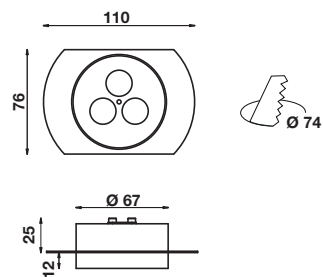

Venere

Venere

Indoor hidden products for false ceiling application. Round shape, available with white led or RGB.

Materials

Aluminium.
Seoul Led.

Accordingly to the specification CEI EN 60598-1 (CEI 34-21); CEI EN 60598-2-2 (CEI 34-31), CEI EN 62031 (34-118), CEI EN 62471 (76-9).

 Ø 74 mm

S808X3003AI

Code	Lamps Watt	Light beam	3000 K
S808X3003 AI•BI	3x3	10°	
S808X3003 AU•BU	3x3	25°	

pag. 464

Recessed LED projector for indoor.

Body and recessed ring: natural anodized or white painted aluminium.
PMMA Lens.

Line entry: PVC HT 105° 3x0,5 mmq cable L=30 cm (dimnable with separate remote unit).

Voltage: 24Vdc ballast has to be ordered separately (not included).

Colours

S808K3003AV

Code	Lamps Watt	Light beam	RGB
S808K3003 AU•BU	3x3,6	25°	

pag. 464

TO COMPLETE WITH LIGHT MANAGEMENT SYSTEM: SEE ON PAGE 480

Recessed LED projector for indoor.

Body and recessed ring: natural anodized or white painted aluminium.
PMMA Lens.

Line entry: PVC HT 105° 5x0,5 mmq cable L=30 cm (dimnable with separate remote unit).