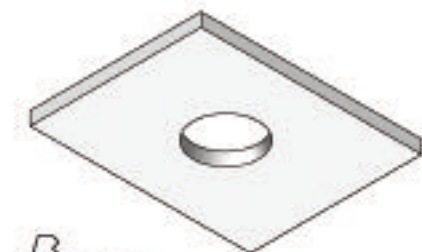

Venere

Venere

Indoor hidden products for false ceiling application. Round shape, available with white led or RGB.

Materials

Aluminium.
Seoul Led.

Accordingly to the specification CEI EN 60598-1 (CEI 34-21); CEI EN 60598-2-2 (CEI 34-31), CEI EN 62031 (34-118), CEI EN 62471 (76-9).

 Ø 74 mm

S808X3003AI

Code	Lamps Watt	Light beam	3000 K
S808X3003 AI•BI	3x3	10°	
S808X3003 AU•BU	3x3	25°	

pag. 464

Recessed LED projector for indoor.

Body and recessed ring: natural anodized or white painted aluminium.
PMMA Lens.

Line entry: PVC HT 105° 3x0,5 mmq cable L=30 cm (dimnable with separate remote unit).

Voltage: 24Vdc ballast has to be ordered separately (not included).

Colours

S808K3003AV

Code	Lamps Watt	Light beam	RGB
S808K3003 AU•BU	3x3,6	25°	

pag. 464

TO COMPLETE WITH LIGHT MANAGEMENT SYSTEM: SEE ON PAGE 480

Recessed LED projector for indoor.

Body and recessed ring: natural anodized or white painted aluminium.
PMMA Lens.

Line entry: PVC HT 105° 5x0,5 mmq cable L=30 cm (dimnable with separate remote unit).