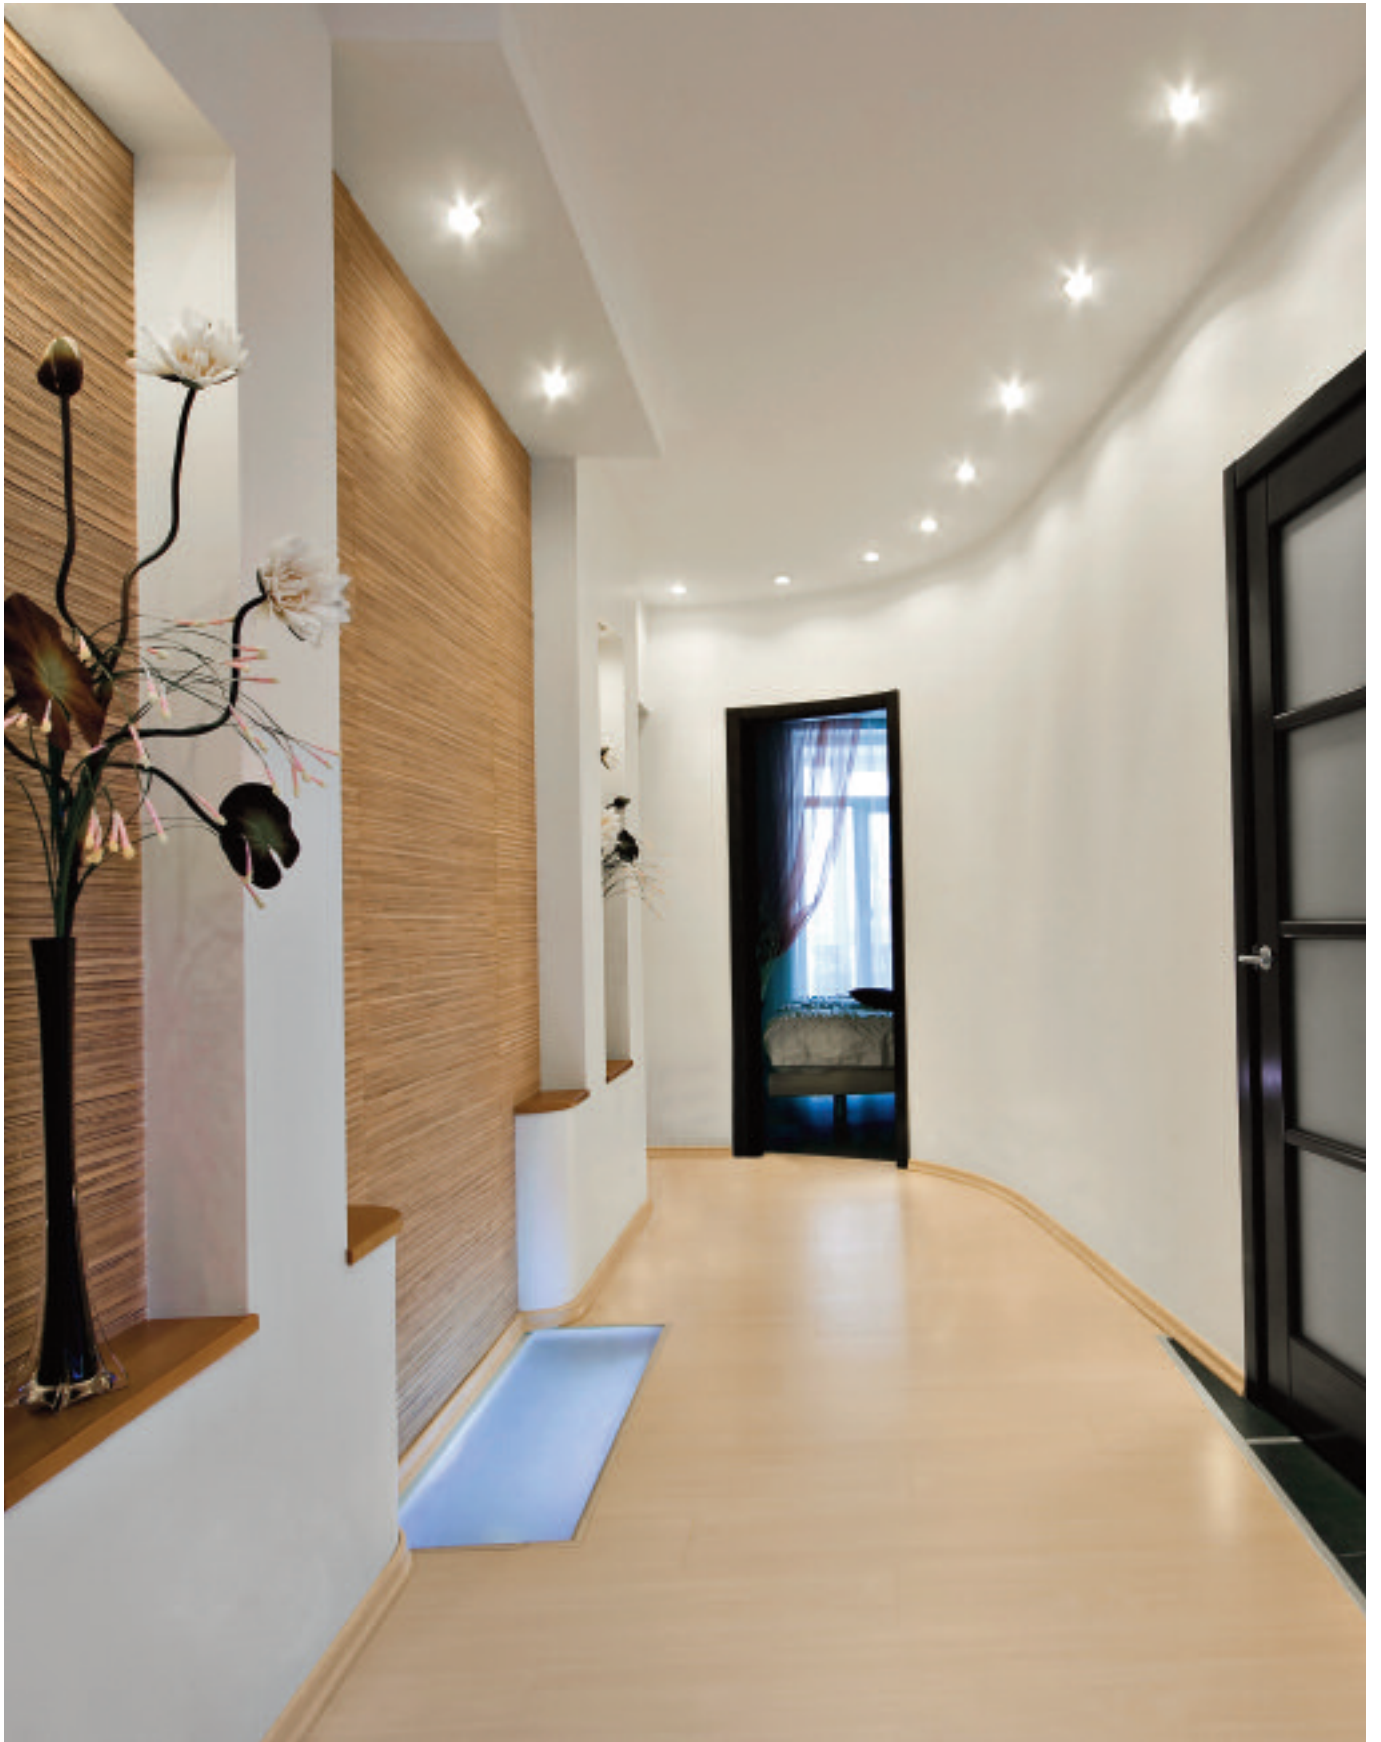

Venere

Venere

Indoor hidden products for false ceiling application. Round shape, available with white led or RGB.

Materials

Aluminium.
Seoul Led.

Accordingly to the specification CEI EN 60598-1 (CEI 34-21); CEI EN 60598-2-2 (CEI 34-31), CEI EN 62031 (34-118), CEI EN 62471 (76-9).

 Ø 74 mm

S808X3003AI

Code	Lamps Watt	Light beam	3000 K
S808X3003 AI•BI	3x3	10°	
S808X3003 AU•BU	3x3	25°	

pag. 464

Recessed LED projector for indoor.

Body and recessed ring: natural anodized or white painted aluminium.
PMMA Lens.

Line entry: PVC HT 105° 3x0,5 mmq cable L=30 cm (dimnable with separate remote unit).

Voltage: 24Vdc ballast has to be ordered separately (not included).

Colours

S808K3003AV

Code	Lamps Watt	Light beam	RGB
S808K3003 AU•BU	3x3,6	25°	

pag. 464

TO COMPLETE WITH LIGHT MANAGEMENT SYSTEM: SEE ON PAGE 480

Recessed LED projector for indoor.

Body and recessed ring: natural anodized or white painted aluminium.
PMMA Lens.

Line entry: PVC HT 105° 5x0,5 mmq cable L=30 cm (dimnable with separate remote unit).