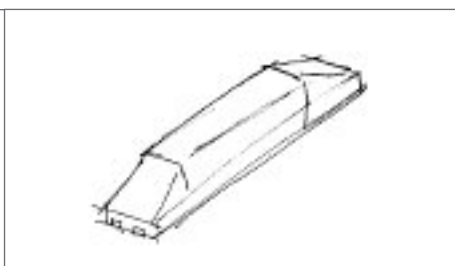

Suspension LED.

Colours

G...

Lynx

Colori
G... 

Code	Description
A824K0001GK	Bracket for ceiling application

Colori
G... 

Code	Description
A824K0002GK	Bracket for false ceiling application