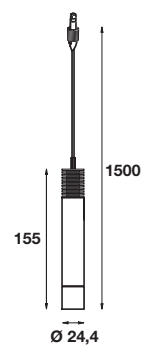

Lynx

Lynx

LED products, suitable for indoor application only pendant where is required a efficiency and gradual light distribution.

Materials

Extruded aluminium profile.
Osram Led.

Lynx

Lynx

Code	Lamps Watt	Flux beam	3100 K
S824X1003GU	1x3		

Suspension LED.

Colours

G...

Lynx

Colori
G... 

Code	Description
A824K0001GK	Bracket for ceiling application

Colori
G... 

Code	Description
A824K0002GK	Bracket for false ceiling application

Code	Description
E907K0001KK	Driver 3 w(700mA) 100-240 V screws fixing