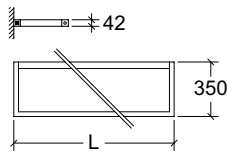

Victoria

A parete a luce riflessa - Wall mounted reflected light

Codice Code	Lampade Lamps		L (mm)
E016P1054AT	1x54W	G5	1220
E016P1080AT	1x80W	G5	1520

Apparecchio monolampada in alluminio estruso a luce riflessa da montare sulla parete.

One lamp light fitting in extruded aluminium. Reflected light. Wall mounting.