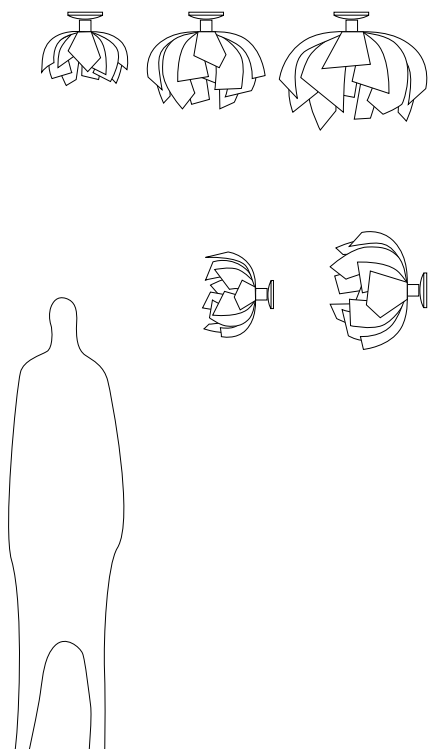

## COLLEZIONE NINFEE

The "Ninfee" Collection is a continuous relationship between opposites. Oltremondano has explored the sculptural quality of the materials used. The "Ninfee" lamps are flowers that emphasize the creative dialogue between light and shadow; lamps, and at the same time, sculptures; blades of light, and at the same time, petals that shape the empty space. All flowers are hand-folded, making every piece unique in itself. The gold leaf is applied with patient and skilled hand craftsmanship; the precious material and the delicacy of the workmanship combine to give "Ninfee" lamps their evocative charm.

● Itremondano  
**COLLEZIONE NINFEE**  
**NINFEA PLAFONE 30 / 50 / 65**

**NINFEA PLAFONE 30**

Ceiling lamp - Wall lamp - Ø cm 30~33 - D cm 23  
 frame: painted metal  
 brushed aluminium diffuser: Npa 030 Alu  
 opal methacrylate diffuser: Npa 030 Plexi (ceiling only)  
 aluminium diffuser with gold leaf finish: Npa 030 Gol  
 aluminium diffuser with gold leaf finish inside only: Npa 030 Gin  
 aluminium diffuser with gold leaf finish outside only: Npa 030 Gou

1xE27 max 100W

**NINFEA PLAFONE 50**

Ceiling lamp - Wall lamp - Ø cm 50~55 - D cm 33  
 frame: painted metal  
 brushed aluminium diffuser: Npa 050 Alu  
 opal methacrylate diffuser: Npa 050 Plexi (ceiling only)  
 aluminium diffuser with gold leaf finish: Npa 050 Gol  
 aluminium diffuser with gold leaf finish inside only: Npa 050 Gin  
 aluminium diffuser with gold leaf finish outside only: Npa 050 Gou