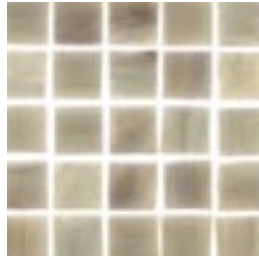

10x10 Bisazza mosaic diffuser Norma: Mte 180 Nor

10x10 Bisazza mosaic diffuser Rosina: Mte 180 Ros

LIGHT INTENSITY DIMMABLE BY INCLUDED DIMMER

1xE27 max 250W

available finishes (see page 27)

● Itremondano COLLEZIONE MOSAICO

**FINISHES DIFFUSERS**

Can be applied to the floor, suspension and table versions

**ON**

**OFF**

**PERLA**  
10x10 Bisazza Mosaic

**NORMA**  
10x10 Bisazza Mosaic

**ROSINA**  
10x10 Bisazza Mosaic