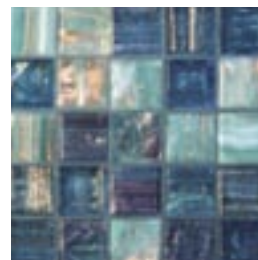

## COLLEZIONE MOSAICO

The Mosaico collection interprets glass by an elegant and unusual use of the Bisazza Mosaic. These light fixtures emphasize the nobility and exalt the colours, transparencies and the tactile qualities of this ancient material. These absolutely rigorous objects are based on a constant revisiting of the shape of the tesseras, the square as a transcendental quintessence. The purity of form is the ideal condition to exalt the characteristics of the material being used, properties that best distinguish the Oltremondano production.

**FINISHES DIFFUSERS**

Can be applied to the floor, suspension and table versions

**ON**

**OFF**

**PERLA**  
10x10 Bisazza Mosaic

**NORMA**  
10x10 Bisazza Mosaic

**ROSINA**  
10x10 Bisazza Mosaic