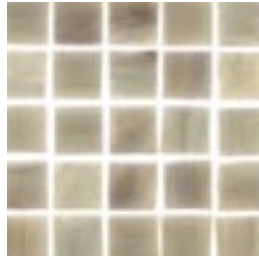

10x10 Bisazza mosaic diffuser Norma: Mta 034 Nor

10x10 Bisazza mosaic diffuser Rosina: Mta 034 Ros

LIGHT INTENSITY DIMMABLE BY INCLUDED DIMMER

1xE27 max 150W

available finishes (see page 27)

● Itremondano COLLEZIONE MOSAICO

**FINISHES DIFFUSERS**

Can be applied to the floor, suspension and table versions

**ON**

**OFF**

**PERLA**  
10x10 Bisazza Mosaic

**NORMA**  
10x10 Bisazza Mosaic

**ROSINA**  
10x10 Bisazza Mosaic