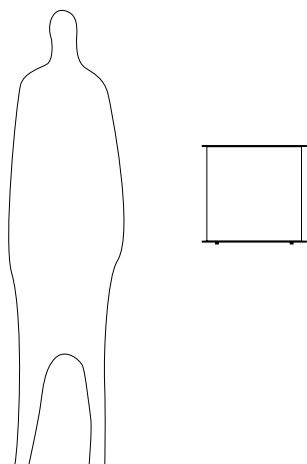

●Iltremondano  
COLLEZIONE MOSAICO  
**MOSAICO TAVOLO**

**MOSAICO TAVOLO**

Table lamp - W cm 32 - D cm 32 - H cm 34

stainless steel base

diffusers (see page 27):

10x10 Bisazza mosaic diffuser Perla: Mta 034 Per

10x10 Bisazza mosaic diffuser Norma: Mta 034 Nor

10x10 Bisazza mosaic diffuser Rosina: Mta 034 Ros

LIGHT INTENSITY DIMMABLE BY INCLUDED DIMMER

1xE27 max 150W

available finishes (see page 27)

● Itremondano COLLEZIONE MOSAICO