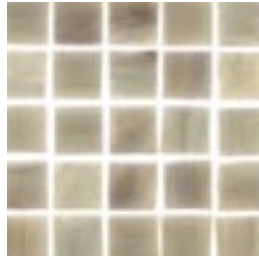

1xE27 max 150W

available finishes (see page 27)

● Itremondano COLLEZIONE MOSAICO

FINISHES DIFFUSERS

Can be applied to the floor, suspension and table versions

ON

OFF

PERLA
10x10 Bisazza Mosaic

NORMA
10x10 Bisazza Mosaic

ROSINA
10x10 Bisazza Mosaic