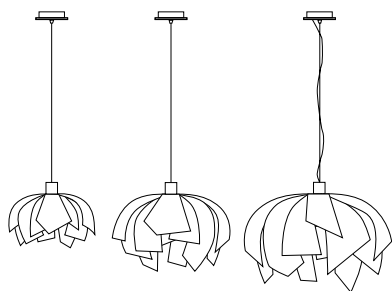

COLLEZIONE NINFEE

The "Ninfee" Collection is a continuous relationship between opposites. Oltremondano has explored the sculptural quality of the materials used. The "Ninfee" lamps are flowers that emphasize the creative dialogue between light and shadow; lamps, and at the same time, sculptures; blades of light, and at the same time, petals that shape the empty space. All flowers are hand-folded, making every piece unique in itself. The gold leaf is applied with patient and skilled hand craftsmanship; the precious material and the delicacy of the workmanship combine to give "Ninfee" lamps their evocative charm.

●Iltremondano
COLLEZIONE NINFEA
NINFEA SOSPESA 30 / 50 / 65

NINFEA SOSPESA 30

Hanging lamp - Ø cm 30~33 - H cm 160 max
frame: anodized aluminium; or with gold leaf finish
brushed aluminium diffuser: Nso 030 Alu
opal methacrylate diffuser: Nso 030 Plexi
aluminium diffuser with gold leaf finish: Nso 030 Gol
aluminium diffuser with gold leaf finish inside only: Nso 030 Gin
aluminium diffuser with gold leaf finish outside only: Nso 030 Gou

1xE27 max 100W

NINFEA SOSPESA 50

Hanging lamp - Ø cm 50~55 - H cm 170 max
frame: anodized aluminium; or with gold leaf finish
brushed aluminium diffuser: Nso 050 Alu
opal methacrylate diffuser: Nso 050 Plexi
aluminium diffuser with gold leaf finish: Nso 050 Gol
aluminium diffuser with gold leaf finish inside only: Nso 050 Gin
aluminium diffuser with gold leaf finish outside only: Nso 050 Gou