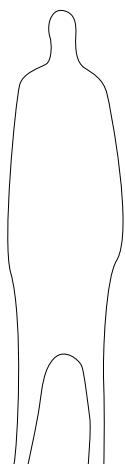

COLLEZIONE NINFEE

The "Ninfee" Collection is a continuous relationship between opposites. Oltremondano has explored the sculptural quality of the materials used. The "Ninfee" lamps are flowers that emphasize the creative dialogue between light and shadow; lamps, and at the same time, sculptures; blades of light, and at the same time, petals that shape the empty space. All flowers are hand-folded, making every piece unique in itself. The gold leaf is applied with patient and skilled hand craftsmanship; the precious material and the delicacy of the workmanship combine to give "Ninfee" lamps their evocative charm.

●Iltremondano
COLLEZIONE NINFEA
NINFEA SOSPESA 30 / 50 / 65

NINFEA SOSPESA 30

Hanging lamp - Ø cm 30~33 - H cm 160 max
frame: anodized aluminium; or with gold leaf finish
brushed aluminium diffuser: Nso 030 Alu
opal methacrylate diffuser: Nso 030 Plexi
aluminium diffuser with gold leaf finish: Nso 030 Gol
aluminium diffuser with gold leaf finish inside only: Nso 030 Gin
aluminium diffuser with gold leaf finish outside only: Nso 030 Gou

1xE27 max 100W

NINFEA SOSPESA 50

Hanging lamp - Ø cm 50~55 - H cm 170 max
frame: anodized aluminium; or with gold leaf finish
brushed aluminium diffuser: Nso 050 Alu
opal methacrylate diffuser: Nso 050 Plexi
aluminium diffuser with gold leaf finish: Nso 050 Gol
aluminium diffuser with gold leaf finish inside only: Nso 050 Gin
aluminium diffuser with gold leaf finish outside only: Nso 050 Gou

1xE27 max 100W

NINFEA SOSPESA 65

Hanging lamp - Ø cm 65~70 - H cm 180 max
frame: anodized aluminium; or with gold leaf finish
brushed aluminium diffuser: Nso 065 Alu
opal methacrylate diffuser: Nso 065 Plexi
aluminium diffuser with gold leaf finish: Nso 065 Gol
aluminium diffuser with gold leaf finish inside only: Nso 065 Gin
aluminium diffuser with gold leaf finish outside only: Nso 065 Gou