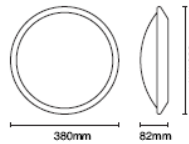

Helio

- Spun aluminium base
- Matte opal acrylic diffuser

RL90096	S		75W	240v
RL90097	W		75W	240v
RL90098	S		40W	240v
RL90099	W		40W	240v
RL90100	S		38W	240v
RL90101	W		38W	240v
RL90102	S		40W + 22W	240v
RL90103	W		40W + 22W	240v