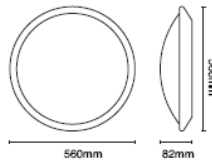

Helio

- Spun aluminium base
- Matte opal acrylic diffuser

RL90096	S		75W	240v
RL90097	W		75W	240v
RL90098	S		40W	240v
RL90099	W		40W	240v
RL90100	S		38W	240v
RL90101	W		38W	240v
RL90102	S		40W + 22W	240v
RL90103	W		40W + 22W	240v