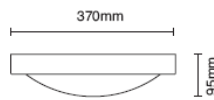

## Tondo 2

- Spun aluminium base
- Opal acrylic diffuser
- Maintained emergency

RL90138	S	CIRCULAR TE	32W	240v
RL90139	W	CIRCULAR TE	32W	240v
RL90140	S	H 2D 28/36/55W	28W	240v
RL90141	W	H 2D 28/36/55W	28W	240v