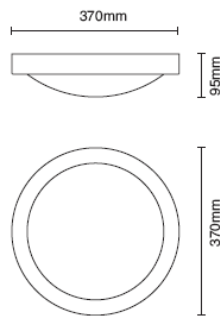

## Tondo

- Spun aluminium base
- Matte opal acrylic diffuser

RL90132	S	G9	75W	240v
RL90133	W	G9	75W	240v
RL90134	S	CIRCULAR T9	40W	240v
RL90135	W	CIRCULAR T9	40W	240v
RL90948	S	T9-20 29 38 50W	38W	240v
RL90949	W	T9-20 29 38 50W	38W	240v