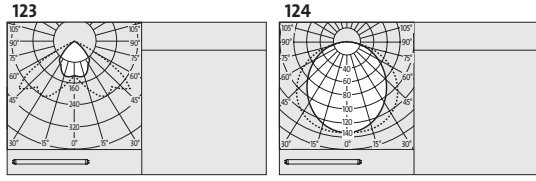

Ceiling module for fluorescent lamp.
Coated aluminium profile structure.
Equipped with electronic ballast.

CODE	DESCRIPTION	
6728	Dimensions 430 x 430 mm FSCH 1 x 55W - Gx13 230V - 50Hz Colour: 01 - 18 IP 40	 
6729	Dimensions 630 x 630 mm FSCH 4 x 24W - G5 230V - 50Hz Colour: 01 - 18 IP 40	 

	6728	6729
A	430	630
B	430	630

Size (mm)

01 white
18 grey

NOTE

Ceiling module for linear fluorescent lamps with direct light.
Coated aluminium profile structure.
Equipped with electronic ballast.

CODE	DESCRIPTION	
6720	With lamellar optical component	
6720 ELD	FDH (T5) - 2 x 54W - G5	
6720 DALI	Dimmerable 1-10V	
6720 EM	Emergency - FDH (T5) - 2 x 54W - G5	
	230V - 50Hz Colour: 01 - 18 IP 40 Kg 5.80 Length of module 1230 mm Width of module 293 mm	
6722	With lamellar optical component	
6722 ELD	FDH (T5) - 2 x 80W - G5	
6722 DALI	Dimmerable 1-10V	
6722 EM	Emergency - FDH (T5) - 2 x 80W - G5	
	230V - 50Hz Colour: 01 - 18 IP 40 Kg 3.40 Length of module 1530 mm Width of module 293 mm	
6724	With ribbed methacrylate front louver	
6724 ELD	FDH (T5) - 2 x 54W - G5	
6724 DALI	Dimmerable 1-10V	
6724 EM	Emergency - FDH (T5) - 2 x 54W - G5	
	230V - 50Hz Colour: 01 - 18 IP 40 Kg 6.00 Length of module 1230 mm Width of module 293 mm	
6726	With ribbed methacrylate front louver	
6726 ELD	FDH (T5) - 2 x 80W - G5	
6726 DALI	Dimmerable 1-10V	
6726 EM	Emergency - FDH (T5) - 2 x 80W - G5	
	230V - 50Hz Colour: 01 - 18 IP 40 Kg 6.20 Length of module 1530 mm Width of module 293 mm	

	6720	6722
A	1230	1530
B	293	293

	6724	6726
A	1230	1530
B	293	293

Size (mm)

PHOTOMETRIC CURVES

- 01 white
- 18 grey

NOTE