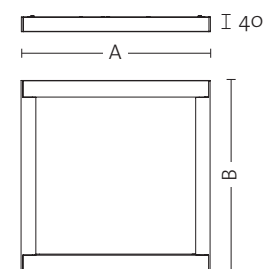

Ceiling module for fluorescent lamp.
Coated aluminium profile structure.
Equipped with electronic ballast.

CODE	DESCRIPTION	
6728	Dimensions 430 x 430 mm FSCH 1 x 55W - Gx13 230V - 50Hz Colour: 01 - 18 IP 40	 
6729	Dimensions 630 x 630 mm FSCH 4 x 24W - G5 230V - 50Hz Colour: 01 - 18 IP 40	 

	6728	6729
A	430	630
B	430	630

Size (mm)

01 white
18 grey

NOTE

Ceiling module for linear fluorescent lamps with direct light.
Coated aluminium profile structure.
Equipped with electronic ballast.

CODE	DESCRIPTION	
6720	With lamellar optical component	
6720 ELD	FDH (T5) - 2 x 54W - G5	
6720 DALI	Dimmerable 1-10V	
6720 EM	Emergency - FDH (T5) - 2 x 54W - G5	
	230V - 50Hz Colour: 01 - 18 IP 40 Kg 5.80 Length of module 1230 mm Width of module 293 mm	
6722	With lamellar optical component	
6722 ELD	FDH (T5) - 2 x 80W - G5	
6722 DALI	Dimmerable 1-10V	
6722 EM	Emergency - FDH (T5) - 2 x 80W - G5	
	230V - 50Hz Colour: 01 - 18 IP 40 Kg 3.40 Length of module 1530 mm Width of module 293 mm	
6724	With ribbed methacrylate front louver	
6724 ELD	FDH (T5) - 2 x 54W - G5	
6724 DALI	Dimmerable 1-10V	
6724 EM	Emergency - FDH (T5) - 2 x 54W - G5	
	230V - 50Hz Colour: 01 - 18 IP 40 Kg 6.00 Length of module 1230 mm Width of module 293 mm	
6726	With ribbed methacrylate front louver	
6726 ELD	FDH (T5) - 2 x 80W - G5	
6726 DALI	Dimmerable 1-10V	
6726 EM	Emergency - FDH (T5) - 2 x 80W - G5	
	230V - 50Hz Colour: 01 - 18 IP 40 Kg 6.20 Length of module 1530 mm Width of module 293 mm	

	6720	6722
A	1230	1530
B	293	293

	6724	6726
A	1230	1530
B	293	293

Size (mm)

PHOTOMETRIC CURVES

- 01 white
- 18 grey

NOTE