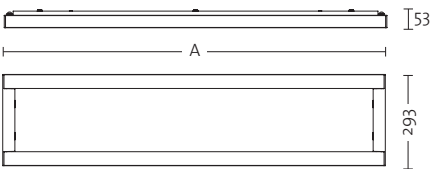

Ceiling module for fluorescent lamp.
Coated aluminium profile structure.
Equipped with electronic ballast.

CODE	DESCRIPTION	
6728	Dimensions 430 x 430 mm FSCH 1 x 55W - Gx13 230V - 50Hz Colour: 01 - 18 IP 40	 
6729	Dimensions 630 x 630 mm FSCH 4 x 24W - G5 230V - 50Hz Colour: 01 - 18 IP 40	 

	6728	6729
A	430	630
B	430	630

Size (mm)

01 white
18 grey

NOTE

Ceiling module for linear fluorescent lamps with direct light.
Coated aluminium profile structure.
Equipped with electronic ballast.

CODE	DESCRIPTION	
6720	With lamellar optical component	
6720 ELD	FDH (T5) - 2 x 54W - G5	
6720 DALI	Dimmerable 1-10V	
6720 EM	Emergency - FDH (T5) - 2 x 54W - G5	
	230V - 50Hz Colour: 01 - 18 IP 40 Kg 5.80 Length of module 1230 mm Width of module 293 mm	
6722	With lamellar optical component	
6722 ELD	FDH (T5) - 2 x 80W - G5	
6722 DALI	Dimmerable 1-10V	
6722 EM	Emergency - FDH (T5) - 2 x 80W - G5	
	230V - 50Hz Colour: 01 - 18 IP 40 Kg 3.40 Length of module 1530 mm Width of module 293 mm	
6724	With ribbed methacrylate front louver	
6724 ELD	FDH (T5) - 2 x 54W - G5	
6724 DALI	Dimmerable 1-10V	
6724 EM	Emergency - FDH (T5) - 2 x 54W - G5	
	230V - 50Hz Colour: 01 - 18 IP 40 Kg 6.00 Length of module 1230 mm Width of module 293 mm	
6726	With ribbed methacrylate front louver	
6726 ELD	FDH (T5) - 2 x 80W - G5	
6726 DALI	Dimmerable 1-10V	
6726 EM	Emergency - FDH (T5) - 2 x 80W - G5	
	230V - 50Hz Colour: 01 - 18 IP 40 Kg 6.20 Length of module 1530 mm Width of module 293 mm	

	6720	6722
A	1230	1530
B	293	293

	6724	6726
A	1230	1530
B	293	293

Size (mm)

PHOTOMETRIC CURVES

- 01 white
- 18 grey

NOTE