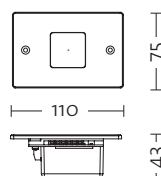

CODE	DESCRIPTION
2530	SMD LEDs - 4W 230V - 50/60Hz Colour: 33 LED colours: BI - BL - R Kg 0.20
974	Recessed box for code 2530

Size (mm)

ACCESSORIES

974 Type 530 plastic recessed box

974

33 anodised natural
BI white
BL blue
R red
With code 2530 a recessed box
must always be installed