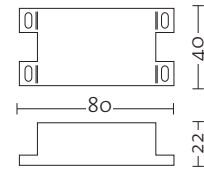

Fixed luminaire for recessed and ceiling mounting, with LED lighting system.  
Ballast not included.

CODE	DESCRIPTION	
1370	<b>Single emission</b> 3 - 1.2W LEDs – 350 mA 20° beam opening Colour: 14 - 33 - 53 IP 40 Kg 0.12  Ballast to be ordered separately.	
1371	<b>Single emission</b> 3 - 1.2W LEDs – 350 mA 20° beam opening Colour: 14 - 33 - 53 IP 40 Kg 0.17  Ballast to be ordered separately.	
1362	<b>Single emission</b> 3 - 1.2W LEDs – 350 mA 20° beam opening Colour: 14 - 33 - 53 IP 40 Kg 0.07  Ballast to be ordered separately.	

Size (mm)

14 chrome  
 33 anodised natural  
 53 anodised black

**NOTE**

CODE	DESCRIPTION	
442	LED ballast from 180 to 254V AC - 350 mA IP 20 Series connection for: max 2 luminaires code 1370 - 1371 - 1362	

Size (mm)