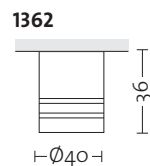

Fixed luminaire for recessed and ceiling mounting, with LED lighting system.  
Ballast not included.

CODE	DESCRIPTION	
1370	<b>Single emission</b> 3 - 1.2W LEDs – 350 mA 20° beam opening Colour: 14 - 33 - 53 IP 40 Kg 0.12  Ballast to be ordered separately.	
1371	<b>Single emission</b> 3 - 1.2W LEDs – 350 mA 20° beam opening Colour: 14 - 33 - 53 IP 40 Kg 0.17  Ballast to be ordered separately.	
1362	<b>Single emission</b> 3 - 1.2W LEDs – 350 mA 20° beam opening Colour: 14 - 33 - 53 IP 40 Kg 0.07  Ballast to be ordered separately.	

Size (mm)

14 chrome  
 33 anodised natural  
 53 anodised black

**NOTE**

CODE	DESCRIPTION	
442	LED ballast from 180 to 254V AC - 350 mA IP 20 Series connection for: max 2 luminaires code 1370 - 1371 - 1362	

Size (mm)