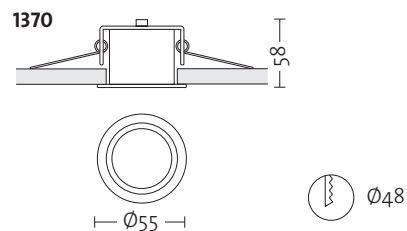

Fixed luminaire for recessed and ceiling mounting, with LED lighting system.  
Ballast not included.

CODE	DESCRIPTION	
1370	<b>Single emission</b> 3 - 1.2W LEDs – 350 mA 20° beam opening Colour: 14 - 33 - 53 IP 40 Kg 0.12  Ballast to be ordered separately.	
1371	<b>Single emission</b> 3 - 1.2W LEDs – 350 mA 20° beam opening Colour: 14 - 33 - 53 IP 40 Kg 0.17  Ballast to be ordered separately.	
1362	<b>Single emission</b> 3 - 1.2W LEDs – 350 mA 20° beam opening Colour: 14 - 33 - 53 IP 40 Kg 0.07  Ballast to be ordered separately.	

Size (mm)

14 chrome  
 33 anodised natural  
 53 anodised black

**NOTE**

CODE	DESCRIPTION	
442	LED ballast from 180 to 254V AC - 350 mA IP 20 Series connection for: max 2 luminaires code 1370 - 1371 - 1362	

Size (mm)