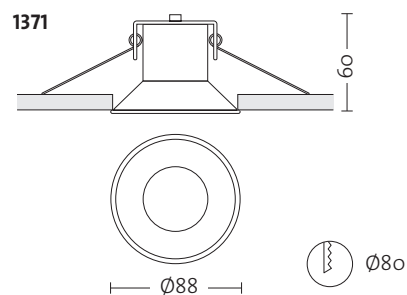

Fixed luminaire for recessed and ceiling mounting, with LED lighting system.  
Ballast not included.

CODE	DESCRIPTION	
1370	<b>Single emission</b> 3 - 1.2W LEDs – 350 mA 20° beam opening Colour: 14 - 33 - 53 IP 40 Kg 0.12  Ballast to be ordered separately.	
1371	<b>Single emission</b> 3 - 1.2W LEDs – 350 mA 20° beam opening Colour: 14 - 33 - 53 IP 40 Kg 0.17  Ballast to be ordered separately.	
1362	<b>Single emission</b> 3 - 1.2W LEDs – 350 mA 20° beam opening Colour: 14 - 33 - 53 IP 40 Kg 0.07  Ballast to be ordered separately.	

Size (mm)

14 chrome  
 33 anodised natural  
 53 anodised black

**NOTE**

CODE	DESCRIPTION	
442	LED ballast from 180 to 254V AC - 350 mA IP 20 Series connection for: max 2 luminaires code 1370 - 1371 - 1362	

Size (mm)