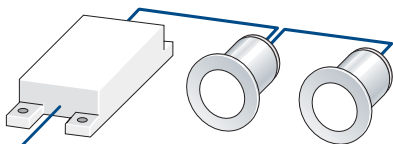

CONNECTION EXAMPLES

Maximum connection of 2 single-emission luminaires