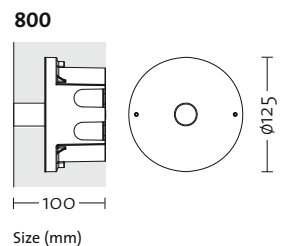

ACCESSORIES

800	Plastic recessed box
801	Aluminium recessed box for installation in brick walls (indoor use only)
440	Ballast IP20 350mA - connection of up to 2 luminaires
441	Ballast IP20 350mA - connection of up to 9 luminaires