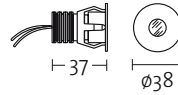

1512 BIC 30 **Projection with lens**
30° beam, hot white LED - 3000K
1512 BIN 30 30° beam, neutral white LED - 4200K
1 LED - 1W - 350mA max
Colour: 01 - 02 - 14 - 33
IP 40
Ballast to be ordered separately