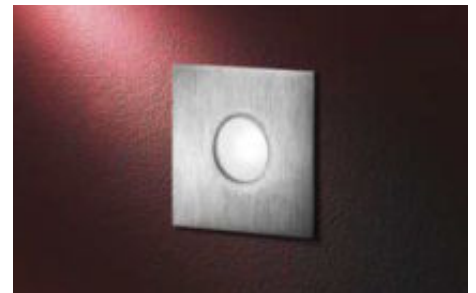

Recessed luminaire for wall, ceiling, floor with LED lighting system.
Ballast not included.
Luminaire housing: stainless steel painted or anodized.
350 mA stabilised DC power supply.

MICROLIGHT

DESIGN - QUATTROBI TECHNICAL DEPARTMENT

CODE	DESCRIPTION	Size (mm)
1520 BIC	hot white LED - 3000K	
1520 BIN	neutral white LED - 4200K 1 white LED - 1W - 350mA max Colour: 52 IP 67 Ballast to be ordered separately Supplied with 25 cm HO5RN-F 2x1 mm² output cable	

1521 BIC	hot white LED - 3000K	
1521 BIN	neutral white LED - 4200K 1 white LED - 1W - 350mA max Colour: 52 IP 67 Ballast to be ordered separately Supplied with 25 cm HO5RN-F 2x1 mm² output cable	

ACCESSORIES

800	Plastic recessed box
801	Aluminium recessed box for installation in brick walls (indoor use only)
440	Ballast IP20 350mA - connection of up to 2 luminaires
441	Ballast IP20 350mA - connection of up to 9 luminaires

52 stainless steel

NOTE