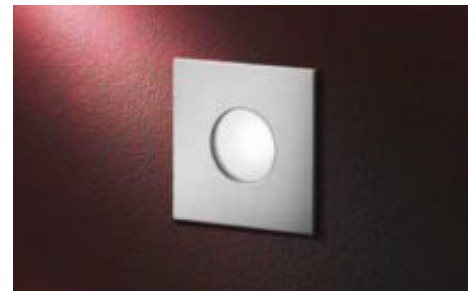

ACCESSORIES

- **805** Adapter for installation on branch boxes
- **440** Ballast IP20 350mA - connection of up to 2 luminaires
- **441** Ballast IP20 350mA - connection of up to 9 luminaires
- **803** Aluminium recessed box for installation in brick walls (only for codes 1512-1513 - indoor use only)
- **802** Aluminium recessed box for installation in brick walls (only for codes 1510-1511 - indoor use only)

- 01 white
- 02 black
- 14 chrome
- 33 anodised natural

NOTE