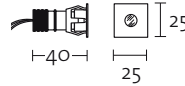

1511 BIC hot white LED - 3000K
1511 BIN neutral white LED - 4200K
1 LED - 1W - 350mA max
Colour: 01 - 02 - 14 - 33
IP 40
Ballast to be ordered separately