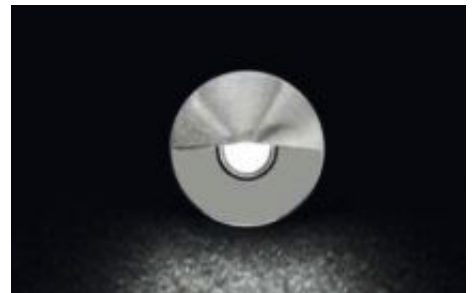

Recessed luminaire for wall, ceiling, floor with LED lighting system.
Ballast not included.
Luminaire housing: stainless steel painted or anodized.
350 mA stabilised DC power supply.

CODE	DESCRIPTION	Size (mm)
1522 BIC	hot white LED - 3000K	
1522 BIN	neutral white LED - 4200K 1 LED - 1W - 350mA max Colour: 52 IP 67 500 Kg static load Ballast to be ordered separately Supplied with 25 cm HO5RN-F 2x1 mm² output cable	

1524 BIC	Con palpebra hot white LED - 3000K	
1524 BIN	neutral white LED - 4200K 1 white LED - 1W - 350mA max Colour: 52 IP 67 Ballast to be ordered separately Supplied with 25 cm HO5RN-F 2x1 mm² output cable	

ACCESSORIES

800	Plastic recessed box
801	Aluminium recessed box for installation in brick walls (indoor use only)
440	Ballast IP20 350mA - connection of up to 2 luminaires
441	Ballast IP20 350mA - connection of up to 9 luminaires

52 stainless steel

NOTE