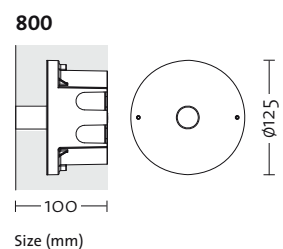

ACCESSORIES

800	Plastic recessed box
801	Aluminium recessed box for installation in brick walls (indoor use only)
440	Ballast IP20 350mA - connection of up to 2 luminaires
441	Ballast IP20 350mA - connection of up to 9 luminaires