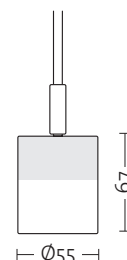

SPOT TRACK

DESIGN - QUATTROBI TECHNICAL DEPARTMENT

CODE	DESCRIPTION	
5718	Jack - length 150 mm HRGI - 35W max - 12V - GU4 Colour: 01 - 14 - 18 Kg 0.06	   
5733	Jack - length 300 mm HRGI - 35W max - 12V - GU4 Colour: 01 - 14 - 18 Kg 0.10	   
5763	Jack - length 600 mm HRGI - 35W max - 12V - GU4 Colour: 01 - 14 - 18 Kg 0.15	   
5818	Electrical powered track fitting - length 150 mm HRGI - 35W max - 12V - GU4 Colour: 01 - 14 - 18 Kg 0.07	   
5833	Electrical powered track fitting - length 300 mm HRGI - 35W max - 12V - GU4 Colour: 01 - 14 - 18 Kg 0.11	   
5863	Electrical powered track fitting - length 600 mm HRGI - 35W max - 12V - GU4 Colour: 01 - 14 - 18 Kg 0.16	   

FITTING CONFIGURATION

FITTING JACK

FITTING ON TRACK

Size (mm)

01 white
 14 chrome
 18 grey

NOTE

High-bay luminaire for very low voltage halogen lamps.
 Jack or electrical powered track installation.
 Coated aluminium and satin glass structure.

CODE	DESCRIPTION	
5726	Jack - length 150 mm HRGI - 50W max - 12V - GU5,3 Colour: 01 - 14 - 18 Kg 0.06	   CE
5738	Jack - length 300 mm HRGI - 50W max - 12V - GU5,3 Colour: 01 - 14 - 18 Kg 0.10	   CE
5768	Jack - length 600 HRGI - 50W max - 12V - GU5,3 Colour: 01 - 14 - 18 Kg 0.10	   CE
5826	Electrical powered track fitting – length 150 mm HRGI - 50W max - 12V - GU5,3 Colour: 01 - 14 - 18 Kg 0.07	   CE
5838	Electrical powered track fitting – length 300 mm HRGI - 50W max - 12V - GU5,3 Colour: 01 - 14 - 18 Kg 0.11	   CE
5868	Electrical powered track fitting – length 600 mm HRGI - 50W max - 12V - GU5,3 Colour: 01 - 14 - 18 Kg 0.16	   CE

Size (mm)

- 01 white
- 02 black
- 14 chrome
- 18 grey

NOTE