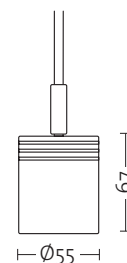

The track is made of extruded aluminium; electrical wires are contained in an extruded PVC sheath situated inside the track. The wire section supports max load of 25A (about 300 W).

SPOT TRACK

DESIGN - QUATTROBI TECHNICAL DEPARTMENT

CODE	DESCRIPTION	
5717	Jack - length 150 mm HRGI - 50W max - 12V - GU5,3 Colour: 01 - 14 - 18 Kg 0.06	   
5732	Jack - length 300 mm HRGI - 50W max - 12V - GU5,3 Colour: 01 - 14 - 18 Kg 0.10	   
5762	Jack - length 600 mm HRGI - 50W max - 12V - GU5,3 Colour: 01 - 14 - 18 Kg 0.10	   
5817	Electrical powered track fitting - length 150 mm HRGI - 50W max - 12V - GU5,3 Colour: 01 - 14 - 18 Kg 0.07	   
5832	Electrical powered track fitting - length 300 mm HRGI - 50W max - 12V - GU5,3 Colour: 01 - 14 - 18 Kg 0.11	   
5862	Electrical powered track fitting - length 600 mm HRGI - 50W max - 12V - GU5,3 Colour: 01 - 14 - 18 Kg 0.16	   

SPOT TRACK

DESIGN - QUATTROBI TECHNICAL DEPARTMENT

CODE	DESCRIPTION	
5718	Jack - length 150 mm HRGI - 35W max - 12V - GU4 Colour: 01 - 14 - 18 Kg 0.06	   
5733	Jack - length 300 mm HRGI - 35W max - 12V - GU4 Colour: 01 - 14 - 18 Kg 0.10	   
5763	Jack - length 600 mm HRGI - 35W max - 12V - GU4 Colour: 01 - 14 - 18 Kg 0.15	   
5818	Electrical powered track fitting - length 150 mm HRGI - 35W max - 12V - GU4 Colour: 01 - 14 - 18 Kg 0.07	   
5833	Electrical powered track fitting - length 300 mm HRGI - 35W max - 12V - GU4 Colour: 01 - 14 - 18 Kg 0.11	   
5863	Electrical powered track fitting - length 600 mm HRGI - 35W max - 12V - GU4 Colour: 01 - 14 - 18 Kg 0.16	   

Size (mm)

- 01 white
- 02 black
- 14 chrome
- 18 grey

NOTE