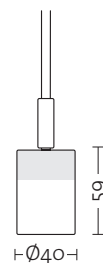

High-bay luminaire for very low voltage halogen lamps.
Jack or electrical powered track installation.
Coated aluminium and satin glass structure.

SPOT TRACK

DESIGN - QUATTROBI TECHNICAL DEPARTMENT

CODE	DESCRIPTION	
5727	Jack - length 150 mm HRGI - 35W max - 12V - GU4 Colour: 01 - 14 - 18 Kg 0.06	 CE
5739	Jack - length 300 mm HRGI - 35W max - 12V - GU4,3 Colour: 01 - 14 - 18 Kg 0.10	 CE
5769	Jack - length 600 mm HRGI - 35W max - 12V - GU4 Colour: 01 - 14 - 18 Kg 0.15	 CE
5827	Electrical powered track fitting - length 150 mm HRGI - 35W max - 12V - GU4 Colour: 01 - 14 - 18 Kg 0.07	 CE
5839	Electrical powered track fitting - length 300 mm HRGI - 35W max - 12V - GU4 Colour: 01 - 14 - 18 Kg 0.11	 CE
5869	Electrical powered track fitting - length 600 mm HRGI - 35W max - 12V - GU4 Colour: 01 - 14 - 18 Kg 0.16	 CE