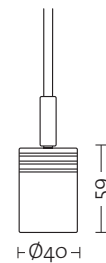

High-bay luminaire for very low voltage halogen lamps.
Jack or electrical powered track installation.
Aluminium structure.

SPOT TRACK

DESIGN - QUATTROBI TECHNICAL DEPARTMENT

CODE	DESCRIPTION	
5718	Jack - length 150 mm HRGI - 35W max - 12V - GU4 Colour: 01 - 14 - 18 Kg 0.06	
5733	Jack - length 300 mm HRGI - 35W max - 12V - GU4 Colour: 01 - 14 - 18 Kg 0.10	
5763	Jack - length 600 mm HRGI - 35W max - 12V - GU4 Colour: 01 - 14 - 18 Kg 0.15	
5818	Electrical powered track fitting - length 150 mm HRGI - 35W max - 12V - GU4 Colour: 01 - 14 - 18 Kg 0.07	
5833	Electrical powered track fitting - length 300 mm HRGI - 35W max - 12V - GU4 Colour: 01 - 14 - 18 Kg 0.11	
5863	Electrical powered track fitting - length 600 mm HRGI - 35W max - 12V - GU4 Colour: 01 - 14 - 18 Kg 0.16