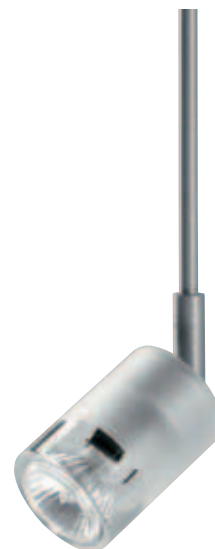

High-bay luminaire for very low voltage halogen lamps.
Jack or electrical powered track installation.
Coated aluminium and satin glass structure.

SPOT TRACK

DESIGN - QUATTROBI TECHNICAL DEPARTMENT

CODE	DESCRIPTION	
5727	Jack - length 150 mm HRGI - 35W max - 12V - GU4 Colour: 01 - 14 - 18 Kg 0.06	 CE
5739	Jack - length 300 mm HRGI - 35W max - 12V - GU4,3 Colour: 01 - 14 - 18 Kg 0.10	 CE
5769	Jack - length 600 mm HRGI - 35W max - 12V - GU4 Colour: 01 - 14 - 18 Kg 0.15	 CE
5827	Electrical powered track fitting - length 150 mm HRGI - 35W max - 12V - GU4 Colour: 01 - 14 - 18 Kg 0.07	 CE
5839	Electrical powered track fitting - length 300 mm HRGI - 35W max - 12V - GU4 Colour: 01 - 14 - 18 Kg 0.11	 CE
5869	Electrical powered track fitting - length 600 mm HRGI - 35W max - 12V - GU4 Colour: 01 - 14 - 18 Kg 0.16	 CE

FITTING CONFIGURATION

Size (mm)

01 white
14 chrome
18 grey

NOTE