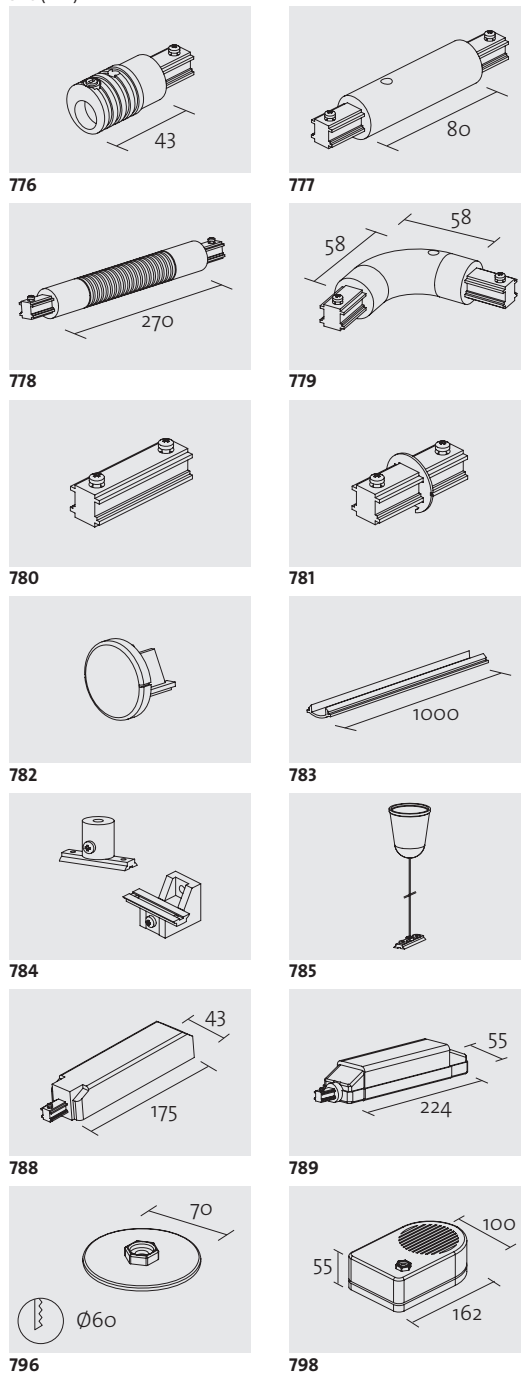

The track is made of extruded aluminium; electrical wires are contained in an extruded PVC sheath situated inside the track. The wire section supports max load of 25A (about 300 W).

SPOT TRACK

DESIGN - QUATTROBI TECHNICAL DEPARTMENT

CODE	DESCRIPTION	
5717	Jack - length 150 mm HRGI - 50W max - 12V - GU5,3 Colour: 01 - 14 - 18 Kg 0.06	   
5732	Jack - length 300 mm HRGI - 50W max - 12V - GU5,3 Colour: 01 - 14 - 18 Kg 0.10	   
5762	Jack - length 600 mm HRGI - 50W max - 12V - GU5,3 Colour: 01 - 14 - 18 Kg 0.10	   
5817	Electrical powered track fitting - length 150 mm HRGI - 50W max - 12V - GU5,3 Colour: 01 - 14 - 18 Kg 0.07	   
5832	Electrical powered track fitting - length 300 mm HRGI - 50W max - 12V - GU5,3 Colour: 01 - 14 - 18 Kg 0.11	   
5862	Electrical powered track fitting - length 600 mm HRGI - 50W max - 12V - GU5,3 Colour: 01 - 14 - 18 Kg 0.16	   

DESIGN FEATURES

Wire section 2 x 6 mm².
Total load 25A equal to 300W

Size (mm)

01 white
02 black
14 chrome
18 grey

NOTE

CODE	DESCRIPTION
776	Left power supply connection Colour: 01 - 02
777	Central power supply connection Colour: 01 - 02
778	Flexible joint Colour: 01 - 02
779	L-joint Colour: 01 - 02
780	Linear joint with contacts Colour: 01 - 02
781	Linear joint without contacts Colour: 01 - 02
782	Track end cover Colour: 01 - 02
783	Track covering 1 m Colour: 01 - 02
784	Set of two ceiling and wall connections
785	High-bay installation with ceiling rose Length: 2 m Colour: 01 - 02
788	Electronic transformer 150VA Colour: 01 - 02
789	Electronic transformer 250VA Colour: 01 - 02
796	Recessed base for spotlights with jack Recessed hole diameter 60 mm - Colours: 01 - 02 - 14 - 18
798	Base with transformer for spotlights with jack Colour: 01 - 02 - 18

Size (mm)

- 01 white
- 02 black
- 14 chrome
- 18 grey

NOTE