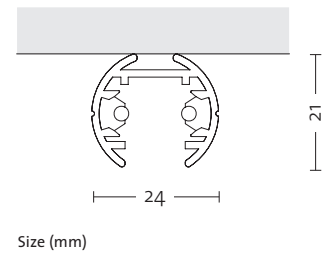

SPOT TRACK

DESIGN - QUATTROBI TECHNICAL DEPARTMENT

CODE	DESCRIPTION	
5727	Jack - length 150 mm HRGI - 35W max - 12V - GU4 Colour: 01 - 14 - 18 Kg 0.06	   CE
5739	Jack - length 300 mm HRGI - 35W max - 12V - GU4,3 Colour: 01 - 14 - 18 Kg 0.10	   CE
5769	Jack - length 600 mm HRGI - 35W max - 12V - GU4 Colour: 01 - 14 - 18 Kg 0.15	   CE
5827	Electrical powered track fitting - length 150 mm HRGI - 35W max - 12V - GU4 Colour: 01 - 14 - 18 Kg 0.07	   CE
5839	Electrical powered track fitting - length 300 mm HRGI - 35W max - 12V - GU4 Colour: 01 - 14 - 18 Kg 0.11	   CE
5869	Electrical powered track fitting - length 600 mm HRGI - 35W max - 12V - GU4 Colour: 01 - 14 - 18 Kg 0.16	   CE

FITTING CONFIGURATION

FITTING JACK

FITTING ON TRACK

Size (mm)

01 white
 14 chrome
 18 grey

NOTE

Electrical powered track 12V. Extruded aluminium structure.

CODE	DESCRIPTION	
771	Lunghezza metri 1 Colori: 01 - 02 - 14 - 18 Kg 0.46	
772	Lunghezza metri 2 Colori: 01 - 02 - 14 - 18 Kg 0.90	

DESIGN FEATURES

Wire section 2 x 6 mm².
Total load 25A equal to 300W

Size (mm)

01 white
02 black
14 chrome
18 grey

NOTE

CODE	DESCRIPTION
776	Left power supply connection Colour: 01 - 02
777	Central power supply connection Colour: 01 - 02
778	Flexible joint Colour: 01 - 02
779	L-joint Colour: 01 - 02
780	Linear joint with contacts Colour: 01 - 02
781	Linear joint without contacts Colour: 01 - 02
782	Track end cover Colour: 01 - 02
783	Track covering 1 m Colour: 01 - 02
784	Set of two ceiling and wall connections
785	High-bay installation with ceiling rose Length: 2 m Colour: 01 - 02
788	Electronic transformer 150VA Colour: 01 - 02
789	Electronic transformer 250VA Colour: 01 - 02
796	Recessed base for spotlights with jack Recessed hole diameter 60 mm - Colours: 01 - 02 - 14 - 18
798	Base with transformer for spotlights with jack Colour: 01 - 02 - 18

Size (mm)

- 01 white
- 02 black
- 14 chrome
- 18 grey

NOTE