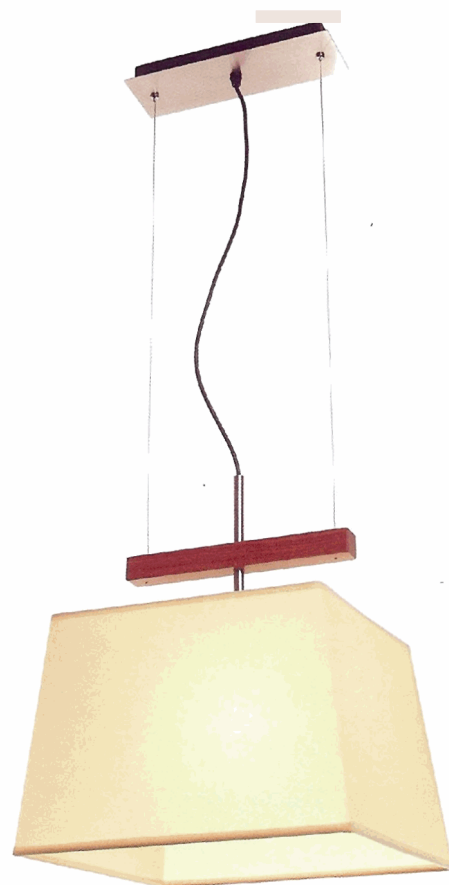

Lily pendant: Lime. CLS P24
Dark - CLS P25

Available in a lime or dark stained timber with a selection of shade materials. Shown here in: P9.

Ø380

Adjustable

710

Titan pendant: Lime - CLS P26
Dark - CLS P27
Jarrah - CLS P28

Available in a lime, dark or jarrah timber with a selection of shade materials. Shown here in: P4.

280

Adjustable

440

350sq