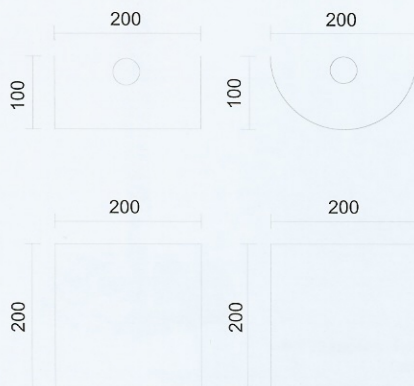

Standard BC Bulb
(60w max.)