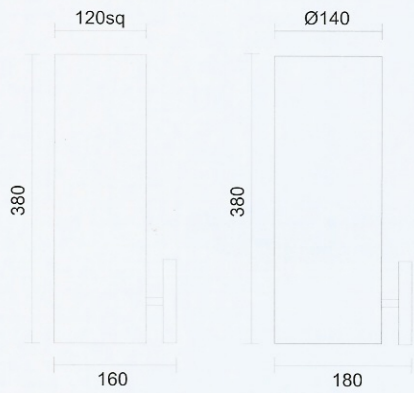

Kis wall: **Square - CLS W40**
 Round - CLS W41

Sleek and simple wall mount shade available in square or round and in a range of different materials. Shown here in: P4 + P42.

Standard BC Bulb
(60w max.)

Compact Fluorescent BC Bulb
(20w max.)

Switch wall: **Square - CLS W38**
 Round - CLS W39

Switch wall sconce comes in a range of materials, textures and colours. It is available in a square or round shade and also in a 600mm long version.

P43

306

700

W2

377

Standard BC Bulb
(60w max.)