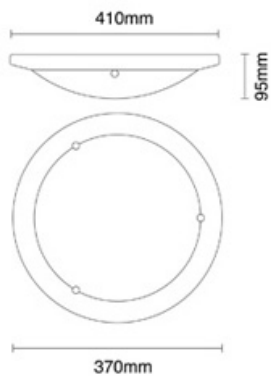

Plafon

Spun aluminium base
Suede glass diffuser

RL90108	S	GLS	2x 75W	240v
RL90109	W	GLS	2x 75W	240v
RL90110	S	G9	75W	240v
RL90111	W	G9	75W	240v
RL90112	S	CIRCULAR T8	32W	240v
RL90113	W	CIRCULAR T8	32W	240v
RL90114	S	2D 28/28/15W	38W	240v
RL90115	W	2D 28/28/15W	38W	240v