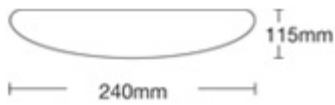

Tempo

Powdercoated steel base
Matte opal glass diffuser

Glass Diameter: 240mm
Base Diameter: 185mm
Base Height: 20mm

Glass Diameter: 300mm
Base Diameter: 210mm
Base Height: 20mm

Glass Diameter: 400mm
Base Diameter: 245mm
Base Height: 24mm

Glass Diameter: 500mm
Base Diameter: 300mm
Base Height: 24mm

RL19074	0		60W	240v
RL19073	0		75W	240v
RL19072	0		2x 60W	240v
RL19071	0		3x 60W	240v