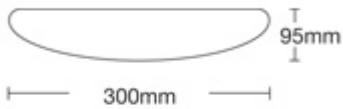

Tempo

Powdercoated steel base
Matte opal glass diffuser

Glass Diameter: 240mm
Base Diameter: 185mm
Base Height: 20mm

Glass Diameter: 300mm
Base Diameter: 210mm
Base Height: 20mm

Glass Diameter: 400mm
Base Diameter: 245mm
Base Height: 24mm

Glass Diameter: 500mm
Base Diameter: 300mm
Base Height: 24mm

RL19074	0		60W	240v
RL19073	0		75W	240v
RL19072	0		2x 60W	240v
RL19071	0		3x 60W	240v