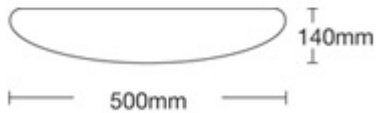

Tempo

Powdercoated steel base
Matte opal glass diffuser

Glass Diameter: 240mm
Base Diameter: 185mm
Base Height: 20mm

Glass Diameter: 300mm
Base Diameter: 210mm
Base Height: 20mm

Glass Diameter: 400mm
Base Diameter: 245mm
Base Height: 24mm

Glass Diameter: 500mm
Base Diameter: 300mm
Base Height: 24mm

RL19074	0		60W	240v
RL19073	0		75W	240v
RL19072	0		2x 60W	240v
RL19071	0		3x 60W	240v