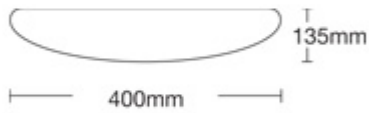

Tempo

Powdercoated steel base
Matte opal glass diffuser

Glass Diameter: 240mm
Base Diameter: 185mm
Base Height: 20mm

Glass Diameter: 300mm
Base Diameter: 210mm
Base Height: 20mm

Glass Diameter: 400mm
Base Diameter: 245mm
Base Height: 24mm

Glass Diameter: 500mm
Base Diameter: 300mm
Base Height: 24mm

RL19074	0		60W	240v
RL19073	0		75W	240v
RL19072	0		2x 60W	240v
RL19071	0		3x 60W	240v