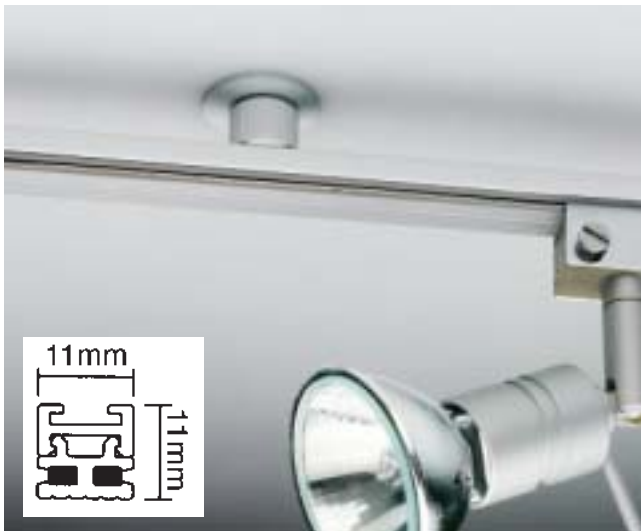

Aluminium Track 2 metre lengths

RL86045S **A** 25A

Aluminium Track Mounting Set

RL86521S **A**

Aluminium Track Rod Suspension

RL86525S **A**

Aluminium Track Live End

RL86510S **S**

Multi Direction Connector

RL86512S **S**

Aluminium Track Insulated Connector

RL86511S **S**

L-Type Connector

RL86513S **S**

T-Type Connector

RL86514S **S**