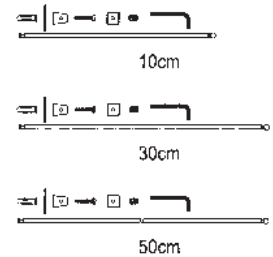

Aluminium Track 2 metre lengths

RL86045S **A** 25A

Aluminium Track Mounting Set

RL86521S **A**

Aluminium Track Rod Suspension

RL86525S **A**

Aluminium Track Live End

RL86510S **S**

Multi Direction Connector

RL86512S **S**

Aluminium Track Insulated Connector

RL86511S **S**

L-Type Connector

RL86513S **S**

T-Type Connector

RL86514S **S**