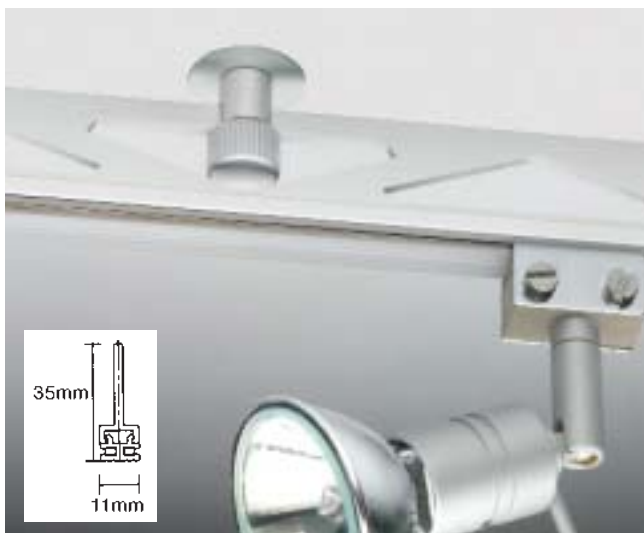

Mini Structure Track 2 metre lengths

RL86025S **A** 25A

Mini Structure Mounting Set

RL86531S **A**

Track Connection Rod

RL86538S **S**

Cable Suspension Kit

RL86544S **S**

Mini Structure Live End

RL86518S **S**

Insulated Joiner

RL86519S **S**

Multi Direction Connector

RL86512S **S**

L-Type Connector

RL86513S **S**