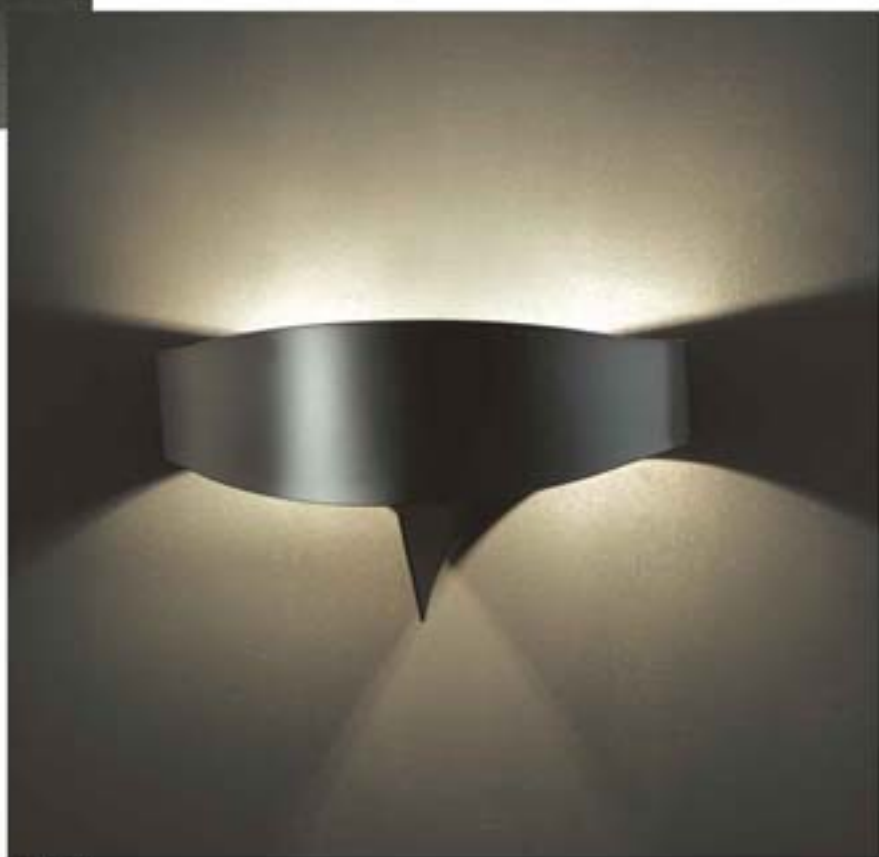

Applique in acciaio sagomato a laser e piegato a mano. Disponibile in vari colori e finiture, quali foglia oro e argento, nero raggrinzante, bianco gesso o bronzo scuro.

Wall lamp made with laser-cut and bent by hand steel elements. It's available in various colors and finishes, as gold and silver leaf, black, white or dark bronze.

Art. 1003_Applique/Wall lamp_29x15xh16 cm - 2xG9

Art. 1003_Applique/Wall lamp_29x15xh16 cm - 2xG9