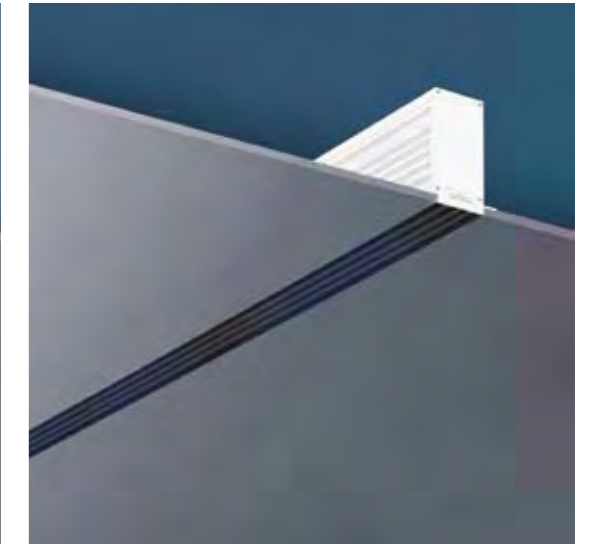

M30 LIGHT CURTAIN

- RECESSED LUMINAIRE
- **m**-SYSTEM: CONTINUOUS LIGHT IN LENGTHS OF 1M, 2M, 3M OR 4M
- CONTINUOUS LIGHT CURTAIN WITH BLACK SHUTTER
- INTEGRAL LOW VOLTAGE HIGH PERFORMANCE TRACK 4 X 4MM² FOR LED POWER SUPPLY (MAX 600W/24V)
- MINIMAL AMOUNT OF FEEDS FOR LONG RUNS
- EXTRUDED ALUMINIUM PROFILE
- RECESSED LUMINAIRE FOR 12.5MM PLASTER CEILING, WALL OR CEILING MOUNTED
- FOR 15MM PLASTER CEILING, OTHER CONFIGURATIONS ON REQUEST
- WHITE FINISH

M30 LIGHT CURTAIN WITH TRIM

M30 LIGHT CURTAIN TRIMLESS

M30 LIGHT CURTAIN WITH TRIM

	WHITE	L	B	H	C	W
White LED	SX 73136-359-1	1000	51	75	L x 38	1.2kg

M30 LIGHT CURTAIN TRIMLESS

	WHITE	L	B	H	C	W
White LED	SX 73336-359-1	1000	63	75	L x 38	1.2kg

L: Length · B: Width · H: Height · C: Ceiling cut-out · W: Weight · **m**-System: continuous light in lengths of 1m, 2m, 3m, 4m
 Light curtain modules can be cut on site in increments of 333mm, approx. 15W/m · Photometrics on request