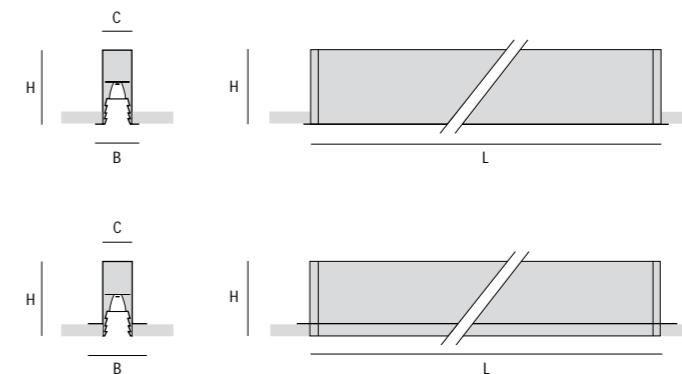

M30 LIGHT CURTAIN

- RECESSED LUMINAIRE
- **m**-SYSTEM: CONTINUOUS LIGHT IN LENGTHS OF 1M, 2M, 3M OR 4M
- CONTINUOUS LIGHT CURTAIN WITH BLACK SHUTTER
- INTEGRAL LOW VOLTAGE HIGH PERFORMANCE TRACK 4 X 4MM² FOR LED POWER SUPPLY (MAX 600W/24V)
- MINIMAL AMOUNT OF FEEDS FOR LONG RUNS
- EXTRUDED ALUMINIUM PROFILE
- RECESSED LUMINAIRE FOR 12.5MM PLASTER CEILING, WALL OR CEILING MOUNTED
- FOR 15MM PLASTER CEILING, OTHER CONFIGURATIONS ON REQUEST
- WHITE FINISH

M30 LIGHT CURTAIN WITH TRIM

M30 LIGHT CURTAIN TRIMLESS

M30 LIGHT CURTAIN WITH TRIM

	WHITE	L	B	H	C	W
White LED	SX 73136-359-1	1000	51	75	L x 38	1.2kg

M30 LIGHT CURTAIN TRIMLESS

	WHITE	L	B	H	C	W
White LED	SX 73336-359-1	1000	63	75	L x 38	1.2kg

L: Length · B: Width · H: Height · C: Ceiling cut-out · W: Weight · **m**-System: continuous light in lengths of 1m, 2m, 3m, 4m
 Light curtain modules can be cut on site in increments of 333mm, approx. 15W/m · Photometrics on request