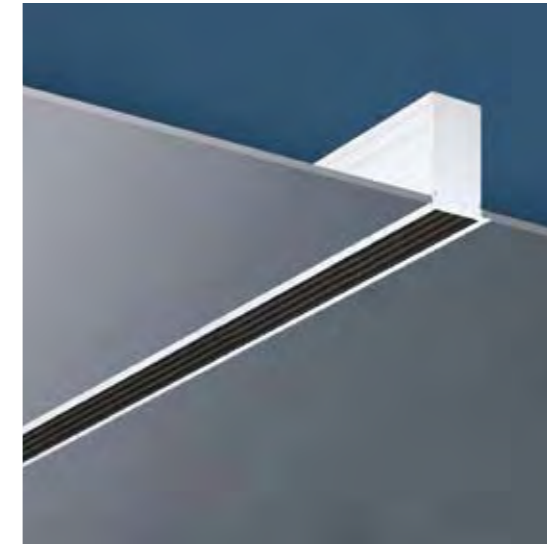

M30 LIGHT CURTAIN

- RECESSED LUMINAIRE
- **m**-SYSTEM: CONTINUOUS LIGHT IN LENGTHS OF 1M, 2M, 3M OR 4M
- CONTINUOUS LIGHT CURTAIN WITH BLACK SHUTTER
- INTEGRAL LOW VOLTAGE HIGH PERFORMANCE TRACK 4 X 4MM² FOR LED POWER SUPPLY (MAX 600W/24V)
- MINIMAL AMOUNT OF FEEDS FOR LONG RUNS
- EXTRUDED ALUMINIUM PROFILE
- RECESSED LUMINAIRE FOR 12.5MM PLASTER CEILING, WALL OR CEILING MOUNTED
- FOR 15MM PLASTER CEILING, OTHER CONFIGURATIONS ON REQUEST
- WHITE FINISH

M30 LIGHT CURTAIN WITH TRIM

M30 LIGHT CURTAIN TRIMLESS

M30 LIGHT CURTAIN WITH TRIM

	WHITE	L	B	H	C	W
White LED	SX 73136-359-1	1000	51	75	L x 38	1.2kg

M30 LIGHT CURTAIN TRIMLESS

	WHITE	L	B	H	C	W
White LED	SX 73336-359-1	1000	63	75	L x 38	1.2kg

L: Length · B: Width · H: Height · C: Ceiling cut-out · W: Weight · **m**-System: continuous light in lengths of 1m, 2m, 3m, 4m
 Light curtain modules can be cut on site in increments of 333mm, approx. 15W/m · Photometrics on request