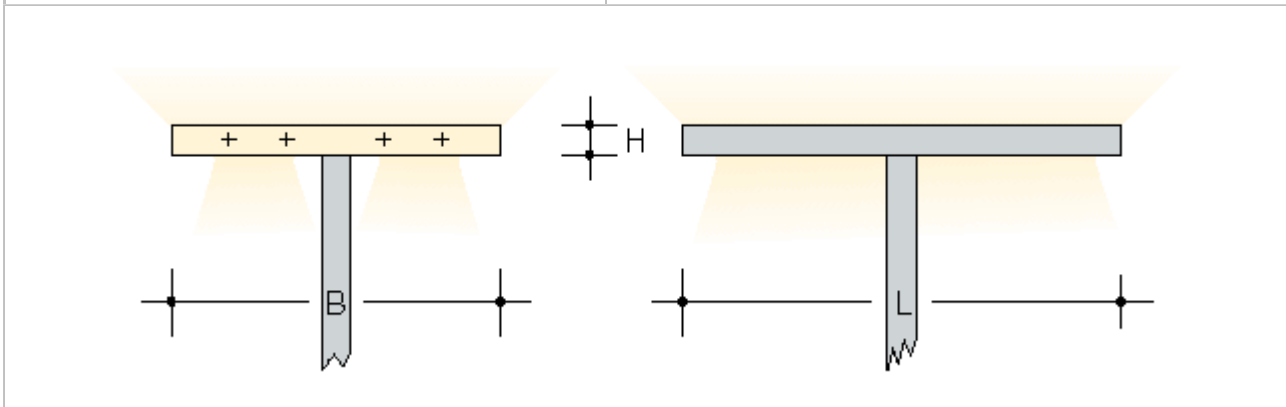

Wall fittings and free-standing luminaires

SQUARE SX 675 003 436

Free-standing luminaire with EB for compact fluorescent lamps 4x TC-L/36 W

10% direct - 90% indirect,
 Lower cover with slit openings backed with a diffuser,
 Aluminium housing, All visible vertical surfaces of stainless steel,
 Two-level switching,
 Mains lead,
 Colour: Silver RAL 9006
 B: 450mm, H: 41mm, L: 480mm
 total height T: 1950mm
 Weight: 24,6 kg

Manufacturer: SELUX
Typ: SX 675 003 436

Length L: 480mm
 Width B: 450mm
 Height H: 41mm

Photometric data:

5557-36

Lamp: 4 x TC-L/36 W (2900 lm)
 Electronic ballast
 Connected load: 152 W
 Light output ratio: 77,4 %
 suitable for office workplaces with DSE (screens according class I and II, ISO 9241-7); $L < 1000 \text{ cd/m}^2$ above 65° radially around
 Light distribution: 10% direct - 90% indirect,
 $I_{\text{max}}(145^\circ) 210 \text{ cd}/1000 \text{ lm}$
 shielding: Quality grade A (1000lx)
 UGR: < 13 (Parallel)/ < 13 (Vertical)

IP20

se'lux INTERIOR

Wall fittings and free-standing luminaires

SQUARE SX 675 003 455

Free-standing luminaire with EB for compact fluorescent lamps 4x TC-L/55 W

10% direct - 90% indirect,
 Lower cover with slit openings backed with a diffuser,
 Aluminium housing, All visible vertical surfaces of stainless steel,
 Two-level switching,
 Mains lead,
 Colour: Silver RAL 9006
 B: 450mm, H: 41mm, L: 600mm
 total height T: 1950mm
 Weight: 24,6 kg

Manufacturer: SELUX
Typ: SX 675 003 455

Length L: 600mm
 Width B: 450mm
 Height H: 41mm

Photometric data:

5557-55

Lamp: 4 x TC-L/55 W (4800 lm)
 Electronic ballast
 Connected load: 244 W
 Light output ratio: 77,4 %
 suitable for office workplaces with DSE (screens according class I and II, ISO 9241-7); $L < 1000 \text{ cd/m}^2$ above 65° radially around
 Light distribution: 10% direct - 90% indirect,
 $I_{\text{max}}(145^\circ) 210 \text{ cd/1000lm}$
 shielding: Quality grade A (1000lx)
 UGR: < 13 (Parallel)/ < 13 (Vertical)