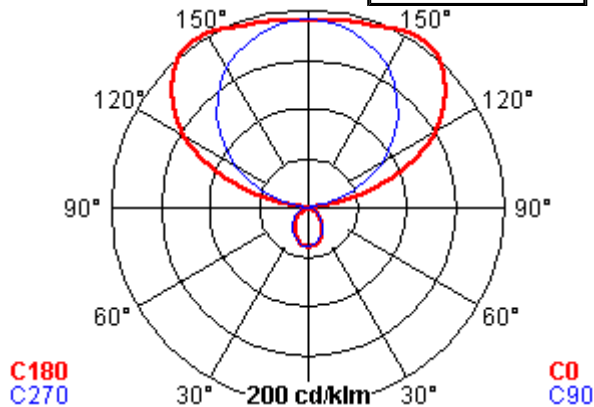

Wall fittings and free-standing luminaires

SQUARE SX 675 003 436

Free-standing luminaire with EB for compact fluorescent lamps 4x TC-L/36 W

10% direct - 90% indirect,
 Lower cover with slit openings backed with a diffuser,
 Aluminium housing, All visible vertical surfaces of stainless steel,
 Two-level switching,
 Mains lead,
 Colour: Silver RAL 9006
 B: 450mm, H: 41mm, L: 480mm
 total height T: 1950mm
 Weight: 24,6 kg

Manufacturer: SELUX
Typ: SX 675 003 436

Length L: 480mm
 Width B: 450mm
 Height H: 41mm

Photometric data:

5557-36

Lamp: 4 x TC-L/36 W (2900 lm)
 Electronic ballast
 Connected load: 152 W
 Light output ratio: 77,4 %
 suitable for office workplaces with DSE (screens according class I and II, ISO 9241-7); $L < 1000 \text{ cd/m}^2$ above 65° radially around
 Light distribution: 10% direct - 90% indirect,
 $I_{\text{max}}(145^\circ) 210 \text{ cd}/1000 \text{ lm}$
 shielding: Quality grade A (1000lx)
 UGR: < 13 (Parallel)/ < 13 (Vertical)

Manufacturer: SELUX
Typ: SX 675 003 455

Length L: 600mm
 Width B: 450mm
 Height H: 41mm

Photometric data:

5557-55

Lamp: 4 x TC-L/55 W (4800 lm)
 Electronic ballast
 Connected load: 244 W
 Light output ratio: 77,4 %
 suitable for office workplaces with DSE (screens according class I and II, ISO 9241-7); $L < 1000 \text{ cd/m}^2$ above 65° radially around
 Light distribution: 10% direct - 90% indirect,
 $I_{\text{max}}(145^\circ) 210 \text{ cd/1000lm}$
 shielding: Quality grade A (1000lx)
 UGR: < 13 (Parallel)/ < 13 (Vertical)