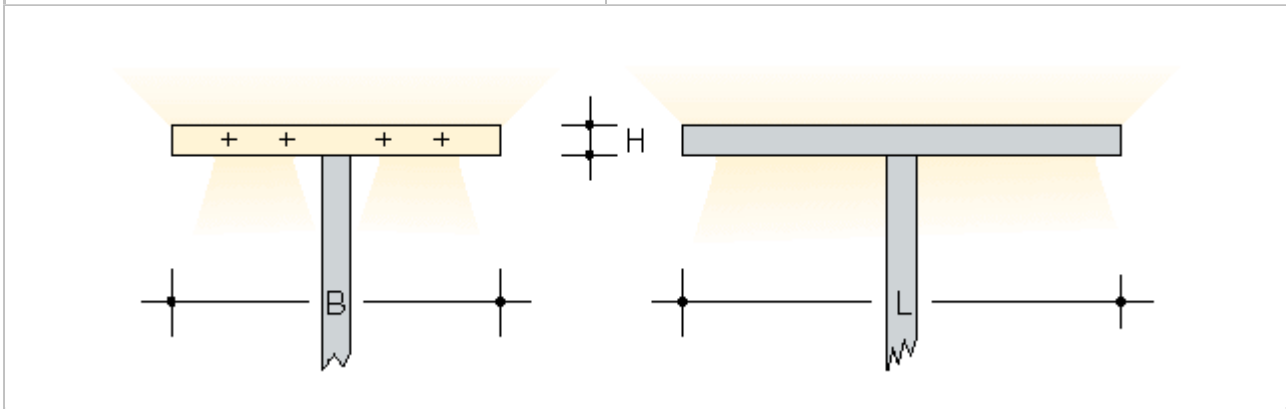

Wall fittings and free-standing luminaires

SQUARE SX 675 003 436

Free-standing luminaire with EB for compact fluorescent lamps 4x TC-L/36 W

10% direct - 90% indirect,
 Lower cover with slit openings backed with a diffuser,
 Aluminium housing, All visible vertical surfaces of stainless steel,
 Two-level switching,
 Mains lead,
 Colour: Silver RAL 9006
 B: 450mm, H: 41mm, L: 480mm
 total height T: 1950mm
 Weight: 24,6 kg

Manufacturer: SELUX
Typ: SX 675 003 436

Length L: 480mm
 Width B: 450mm
 Height H: 41mm

Photometric data:

5557-36

Lamp: 4 x TC-L/36 W (2900 lm)
 Electronic ballast
 Connected load: 152 W
 Light output ratio: 77,4 %
 suitable for office workplaces with DSE (screens according class I and II, ISO 9241-7); $L < 1000 \text{ cd/m}^2$ above 65° radially around
 Light distribution: 10% direct - 90% indirect,
 $I_{\text{max}}(145^\circ) 210 \text{ cd}/1000 \text{ lm}$
 shielding: Quality grade A (1000lx)
 UGR: < 13 (Parallel)/ < 13 (Vertical)

IP20

se'lux INTERIOR

Wall fittings and free-standing luminaires

SQUARE SX 675 003 455

Free-standing luminaire with EB for compact fluorescent lamps 4x TC-L/55 W

10% direct - 90% indirect,
 Lower cover with slit openings backed with a diffuser,
 Aluminium housing, All visible vertical surfaces of stainless steel,
 Two-level switching,
 Mains lead,
 Colour: Silver RAL 9006
 B: 450mm, H: 41mm, L: 600mm
 total height T: 1950mm
 Weight: 24,6 kg

Manufacturer: SELUX
Typ: SX 675 003 455

Length L: 600mm
 Width B: 450mm
 Height H: 41mm

Photometric data:

5557-55

Lamp: 4 x TC-L/55 W (4800 lm)
 Electronic ballast
 Connected load: 244 W
 Light output ratio: 77,4 %
 suitable for office workplaces with DSE (screens according class I and II, ISO 9241-7); $L < 1000 \text{ cd/m}^2$ above 65° radially around
 Light distribution: 10% direct - 90% indirect,
 $I_{\text{max}}(145^\circ) 210 \text{ cd/1000lm}$
 shielding: Quality grade A (1000lx)
 UGR: < 13 (Parallel)/ < 13 (Vertical)