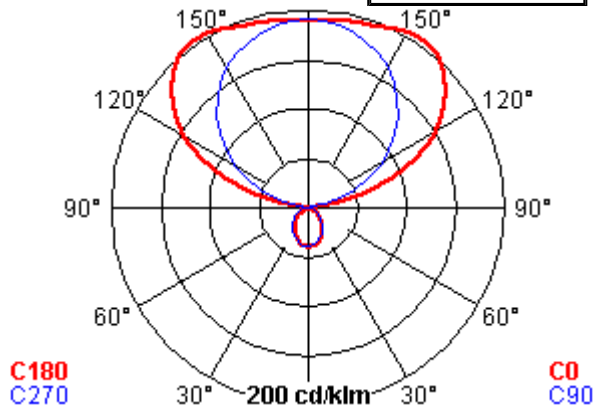

Manufacturer: SELUX
Typ: SX 675 003 436

Length L: 480mm
 Width B: 450mm
 Height H: 41mm

Photometric data:

5557-36

Lamp: 4 x TC-L/36 W (2900 lm)
 Electronic ballast
 Connected load: 152 W
 Light output ratio: 77,4 %
 suitable for office workplaces with DSE (screens according class I and II, ISO 9241-7); $L < 1000 \text{ cd/m}^2$ above 65° radially around
 Light distribution: 10% direct - 90% indirect,
 $I_{\text{max}}(145^\circ) 210 \text{ cd}/1000 \text{ lm}$
 shielding: Quality grade A (1000lx)
 UGR: < 13 (Parallel)/ < 13 (Vertical)

IP20

se'lux INTERIOR

Wall fittings and free-standing luminaires

SQUARE SX 675 003 455

Free-standing luminaire with EB for compact fluorescent lamps 4x TC-L/55 W

10% direct - 90% indirect,
 Lower cover with slit openings backed with a diffuser,
 Aluminium housing, All visible vertical surfaces of stainless steel,
 Two-level switching,
 Mains lead,
 Colour: Silver RAL 9006
 B: 450mm, H: 41mm, L: 600mm
 total height T: 1950mm
 Weight: 24,6 kg

Manufacturer: SELUX
Typ: SX 675 003 455

Length L: 600mm
 Width B: 450mm
 Height H: 41mm

Photometric data:

5557-55

Lamp: 4 x TC-L/55 W (4800 lm)
 Electronic ballast
 Connected load: 244 W
 Light output ratio: 77,4 %
 suitable for office workplaces with DSE (screens according class I and II, ISO 9241-7); $L < 1000 \text{ cd/m}^2$ above 65° radially around
 Light distribution: 10% direct - 90% indirect,
 $I_{\text{max}}(145^\circ) 210 \text{ cd/1000lm}$
 shielding: Quality grade A (1000lx)
 UGR: < 13 (Parallel)/ < 13 (Vertical)