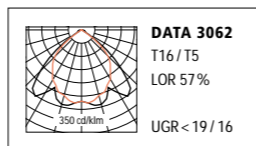

M100 DEEP RECESSED PARABOLIC

- RECESSED LUMINAIRE
- **m**-SYSTEM: CUSTOMER SPECIFIES LENGTH OF MODULE
- SATIN FINISH PARABOLIC LOUVRE
- EXTRUDED ALUMINIUM PROFILE
- SILVER FINISH

M100 PARABOLIC DEEP RECESSED WITH TRIM

M100 PARABOLIC DEEP RECESSED WITH TRIM

	SILVER	L	B	H	C	W	DATA
1 x 80 / 54 / 39W	SX 71451-973-3	var.	122	135	L x 105	5.9kg/m	3062

L: Length · B: Width · H: Height · C: Ceiling cut-out · W: Weight

Dimmable versions: .../04 = 1-10V · .../05 = DSI · .../06 = DALI · For **m**-system end plates and suspensions have to be ordered separately – see page 115