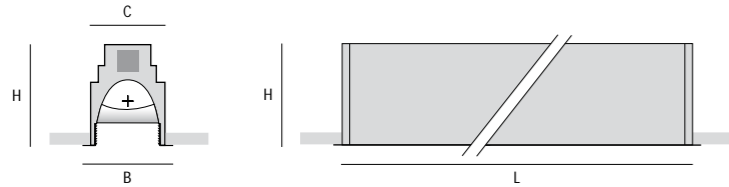

M100 DEEP RECESSED PARABOLIC

- RECESSED LUMINAIRE
- **m**-SYSTEM: CUSTOMER SPECIFIES LENGTH OF MODULE
- SATIN FINISH PARABOLIC LOUVRE
- EXTRUDED ALUMINIUM PROFILE
- SILVER FINISH

M100 PARABOLIC DEEP RECESSED WITH TRIM

M100 PARABOLIC DEEP RECESSED WITH TRIM

	SILVER	L	B	H	C	W	DATA
1 x 80 / 54 / 39W	SX 71451-973-3	var.	122	135	L x 105	5.9kg/m	3062

L: Length · B: Width · H: Height · C: Ceiling cut-out · W: Weight

Dimmable versions: .../04 = 1-10V · .../05 = DSI · .../06 = DALI · For **m**-system end plates and suspensions have to be ordered separately – see page 115

SX 99-791-0

B: Width · ST: Thickness