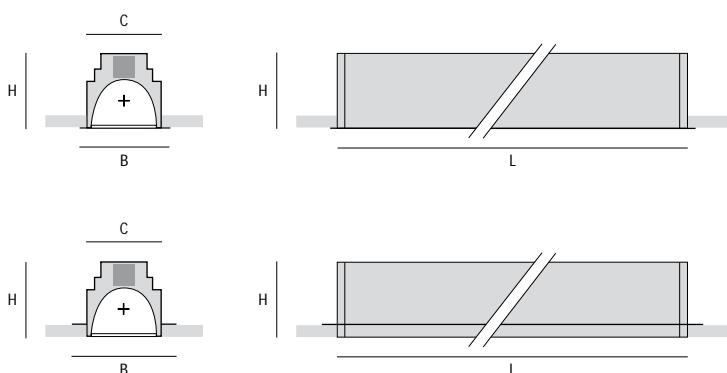

M100 SATINÉ

- RECESSED LUMINAIRE
- **m-SYSTEM**: CUSTOMER SPECIFIES LENGTH OF MODULE
- SATIN PC DIFFUSER WITH STANDARD LAMP POSITION FOR HIGH LUMEN OUTPUT
- EXTRUDED ALUMINIUM PROFILE

M100 SATINÉ WITH TRIM

M100 SATINÉ TRIMLESS

M100 SATINÉ WITH TRIM

		SILVER	L	B	H	C	W	DATA
1 x 35 / 28 / 21W	m-System	SX 71053-976-3	var.	122	104	L x 105	4.6kg/m	3030

M100 SATINÉ TRIMLESS

		WHITE	L	B	H	C	W	DATA
1 x 35 / 28 / 21W	m-System	SX 72553-976-1	var.	155	100	L x 105	4.7kg/m	3030

L: Length · B: Width · H: Height · C: Ceiling cut-out · W: Weight

Dimmable versions: .../04 = 1-10V · .../05 = DSI · .../06 = DALI · For **m-system** end plates and suspensions have to be ordered separately – see page 110