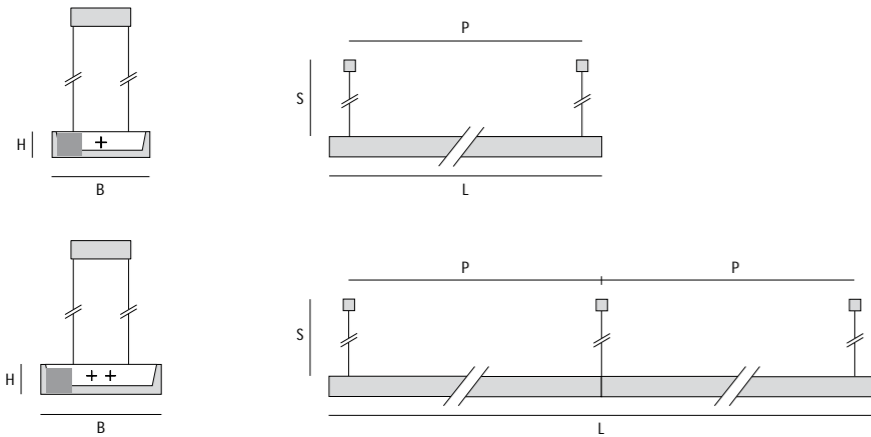

M130 LP / M200 LP CASSETTE

- PENDANT LUMINAIRE
- INDIRECT
- DIMMABLE VERSIONS ON REQUESTS
- SQUARE EDGED EXTRUDED ALUMINIUM
- SEAMLESSLY JOINED, WITHOUT VISIBLE CONNECTIONS
- SILVER FINISH

M130 LP PENDANT LUMINAIRE INDIRECT

M200 LP PENDANT LUMINAIRE INDIRECT

M130 WALL see page 071

M130 LP PENDANT LUMINAIRE INDIRECT

	SILVER	L	B	H	P	W	DATA
1 x 54W	SX 791 013 154	1255	130	35	1215	3.5kg	4840
1 x 80W	SX 791 013 180	1555	130	35	1515	4.4kg	4840

M200 LP PENDANT LUMINAIRE INDIRECT

	SILVER	L	B	H	P	W	DATA
2 x 54W	SX 792 013 254	1288	200	40	1234	5.2kg	4842
2 x 80W	SX 792 013 280	1588	200	40	1534	6.8kg	4842

L: Length · B: Width · H: Height · P: Distance between suspension points · W: Weight · S: Suspension, 1500mm suspension can be cut on site
Dimmable versions: .../04 = 1-10V · .../05 = DSI · .../06 = DALI