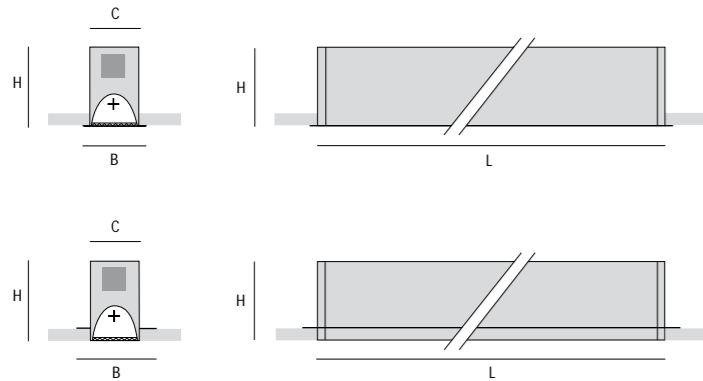

M60 MICROPRISMS WITH TRIM

M60 MICROPRISMS TRIMLESS

M60 MICROPRISMS WITH TRIM

	SILVER	L	B	H	C	W	DATA
1 x 35 / 28 / 21W	SX 77053-972-3	var.	76	90	L x 64	3.9kg/m	4806

M60 MICROPRISMS TRIMLESS

	WHITE	L	B	H	C	W	DATA
1 x 35 / 28 / 21W	SX 74753-972-1	var.	120	90	L x 64	4.8kg/m	4806

L: Length · B: Width · H: Height · C: Ceiling cut-out · W: Weight

Dimmable versions: ... /04 = 1-10V · ... /05 = DSI · ... /06 = DALI · For **m-system** end plates and suspensions have to be ordered separately – see page 103