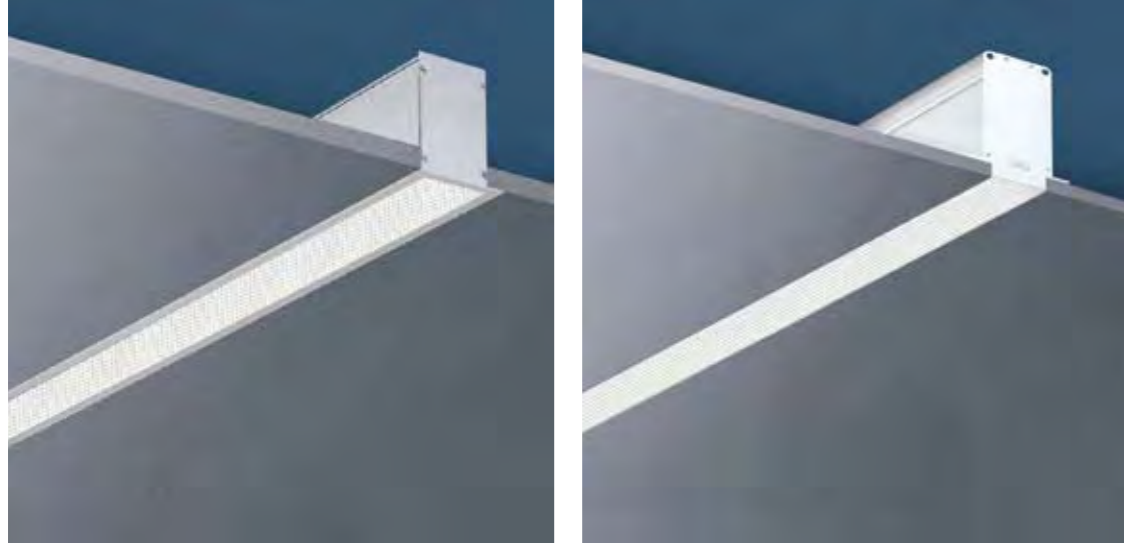

M60 MICROPRISMS

- RECESSED LUMINAIRE
- **m-SYSTEM**: CUSTOMER SPECIFIES LENGTH OF MODULE
- MICROPRISMATIC MULTILAYER DIFFUSER – HIGHLY ADVANCED ANTI-GLARE CHARACTERISTICS (UGR<19)
-  SUITABLE FOR VDU WORKSPACES (L<1000 CD/M² FOR GAMMA≥65° RADIALLY AROUND)
- EXTRUDED ALUMINIUM PROFILE

M60 MICROPRISMS WITH TRIM

M60 MICROPRISMS TRIMLESS

M60 MICROPRISMS WITH TRIM

	SILVER	L	B	H	C	W	DATA
1 x 35 / 28 / 21W	SX 77053-972-3	var.	76	90	L x 64	3.9kg/m	4806

M60 MICROPRISMS TRIMLESS

	WHITE	L	B	H	C	W	DATA
1 x 35 / 28 / 21W	SX 74753-972-1	var.	120	90	L x 64	4.8kg/m	4806