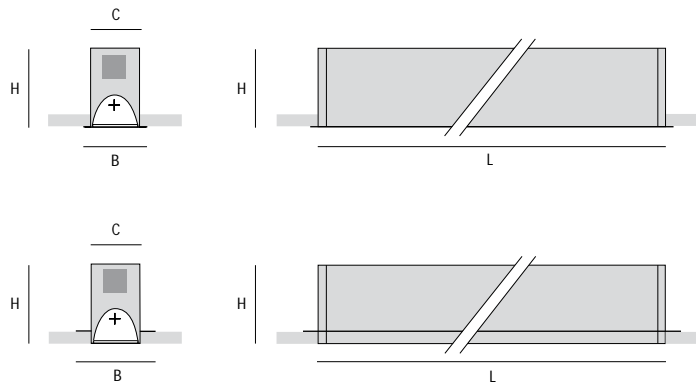

M60 OPAL

- RECESSED LUMINAIRE
- **m**-SYSTEM: CUSTOMER SPECIFIES LENGTH OF MODULE
- OPAL PC DIFFUSER WITH STAGGERED LAMP POSITION FOR CONTINUOUS RUNS WITH EXCELLENT UNIFORMITY
- EXTRUDED ALUMINIUM PROFILE

M60 OPAL WITH TRIM

M60 OPAL TRIMLESS

M60 OPAL WITH TRIM

		SILVER	L	B	H	C	W	DATA
1 x 35 / 28 / 21W	m -System	SX 74953-976-3	var.	76	90	L x 64	4.1kg/m	4807

M60 OPAL TRIMLESS

		WHITE	L	B	H	C	W	DATA
1 x 35 / 28 / 21W	m -System	SX 75053-976-1	var.	120	90	L x 64	6.5kg/m	4807

L: Length - B: Width - H: Height - C: Ceiling cut-out - W: Weight

Dimmable versions: .../04 = 1-10V · .../05 = DSI · .../06 = DALI · For **m**-system end plates and suspensions have to be ordered separately – see page 103