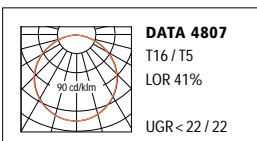

M60 OPAL WITH TRIM

M60 OPAL TRIMLESS

M60 OPAL WITH TRIM

		SILVER	L	B	H	C	W	DATA
1 x 35 / 28 / 21W	m -System	SX 74953-976-3	var.	76	90	L x 64	4.1kg/m	4807

M60 OPAL TRIMLESS

		WHITE	L	B	H	C	W	DATA
1 x 35 / 28 / 21W	m -System	SX 75053-976-1	var.	120	90	L x 64	6.5kg/m	4807

L: Length - B: Width - H: Height - C: Ceiling cut-out - W: Weight

Dimmable versions: .../04 = 1-10V · .../05 = DSI · .../06 = DALI · For **m**-system end plates and suspensions have to be ordered separately – see page 103