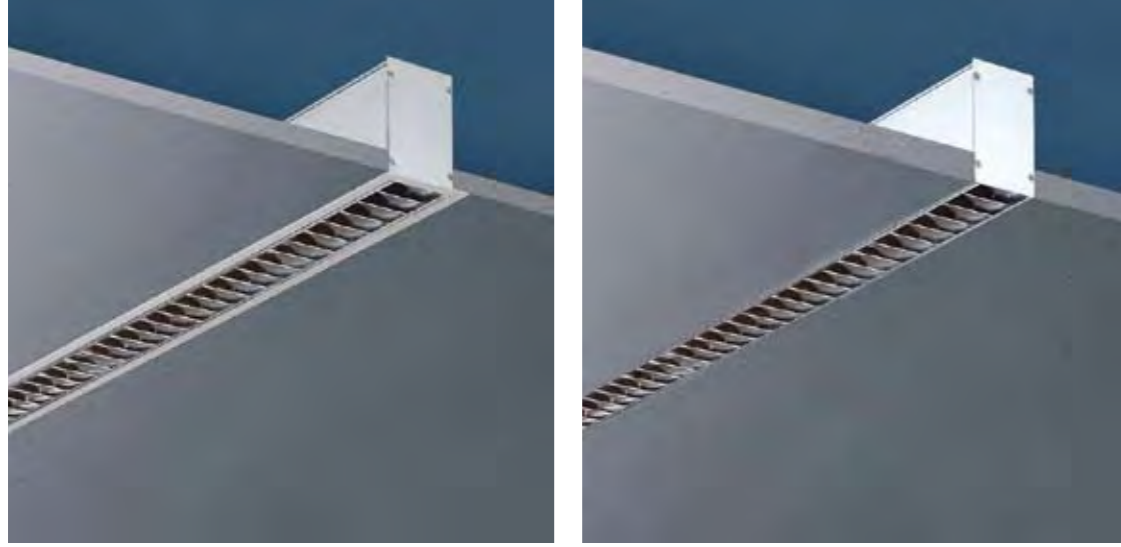

M60 PARABOLIC

- RECESSED LUMINAIRE
- **m**-SYSTEM: CUSTOMER SPECIFIES LENGTH OF MODULE
- SATIN FINISH PARABOLIC LOUVRE
- SUITABLE FOR VDU WORKSPACES (L<1000 CD/M² FOR GAMMA≥65° RADIALLY AROUND)
- EXTRUDED ALUMINIUM PROFILE

M60 PARABOLIC WITH TRIM

M60 PARABOLIC TRIMLESS

M60 PARABOLIC WITH TRIM

	SILVER	L	B	H	C	W	DATA
1 x 35 / 28 / 21W	SX 77053-973-3	var.	76	90	L x 64	3.8kg/m	4810

M60 PARABOLIC TRIMLESS

	WHITE	L	B	H	C	W	DATA
1 x 35 / 28 / 21W	SX 74753-973-1	var.	120	90	L x 64	3.8kg/m	4810