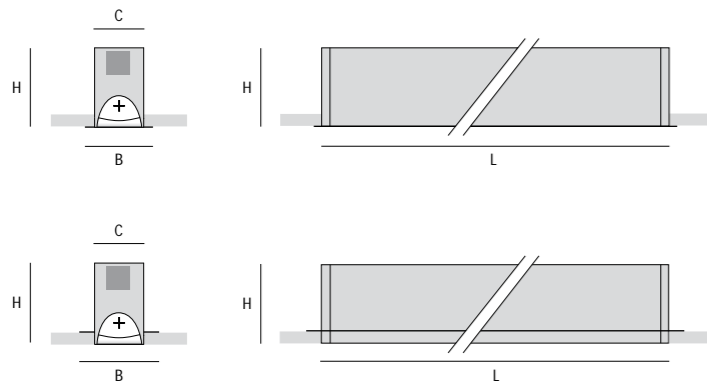

M60 PARABOLIC

- RECESSED LUMINAIRE
- **m**-SYSTEM: CUSTOMER SPECIFIES LENGTH OF MODULE
- SATIN FINISH PARABOLIC LOUVRE
- SUITABLE FOR VDU WORKSPACES (L<1000 CD/M² FOR GAMMA≥65° RADIALLY AROUND)
- EXTRUDED ALUMINIUM PROFILE

M60 PARABOLIC WITH TRIM

M60 PARABOLIC TRIMLESS

M60 PARABOLIC WITH TRIM

	SILVER	L	B	H	C	W	DATA
1 x 35 / 28 / 21W	SX 77053-973-3	var.	76	90	L x 64	3.8kg/m	4810

M60 PARABOLIC TRIMLESS

	WHITE	L	B	H	C	W	DATA
1 x 35 / 28 / 21W	SX 74753-973-1	var.	120	90	L x 64	3.8kg/m	4810

L: Length · B: Width · H: Height · C: Ceiling cut-out · W: Weight

Dimmable versions: .../04 = 1-10V · .../05 = DSI · .../06 = DALI · For **m**-system end plates and suspensions have to be ordered separately – see page 103