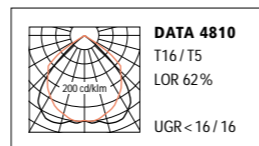

M60 PARABOLIC WITH TRIM

M60 PARABOLIC TRIMLESS

M60 PARABOLIC WITH TRIM

	SILVER	L	B	H	C	W	DATA
1 x 35 / 28 / 21W	SX 77053-973-3	var.	76	90	L x 64	3.8kg/m	4810

M60 PARABOLIC TRIMLESS

	WHITE	L	B	H	C	W	DATA
1 x 35 / 28 / 21W	SX 74753-973-1	var.	120	90	L x 64	3.8kg/m	4810

L: Length · B: Width · H: Height · C: Ceiling cut-out · W: Weight

Dimmable versions: .../04 = 1-10V · .../05 = DSI · .../06 = DALI · For **m**-system end plates and suspensions have to be ordered separately – see page 103