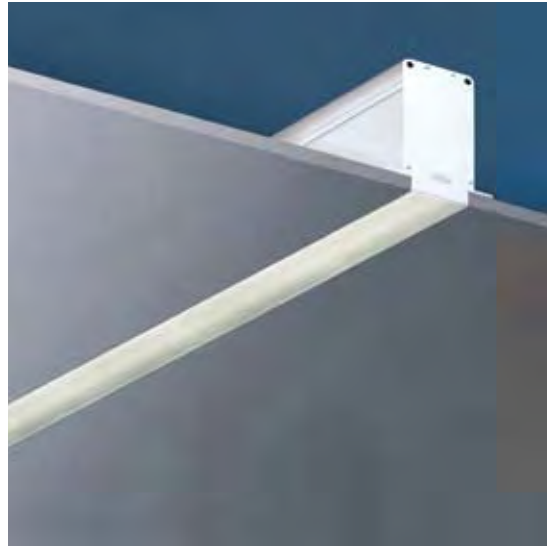

# M60 SATINÉ

- RECESSED LUMINAIRE
- **m**-SYSTEM: CUSTOMER SPECIFIES LENGTH OF MODULE
- SATIN PC DIFFUSER WITH STANDARD LAMP POSITION FOR HIGH LUMEN OUTPUT
- EXTRUDED ALUMINIUM PROFILE

## M60 SATINÉ WITH TRIM

## M60 SATINÉ TRIMLESS