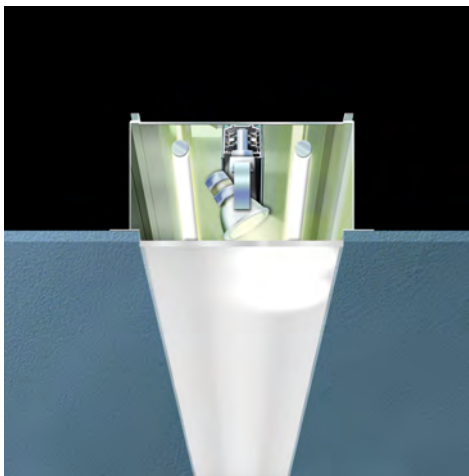

CUSTOM SATINLIGHTS® → M300 → RECESSED CASSETTE → TRIMLESS

- TRIMLESS RECESSED LUMINAIRE
- SATINISED SAFETY GLASS
- WHITE FINISH
- FOR 12.5mm PLASTER CEILING, 15mm ON DEMAND
- LENGTH OF MODULE CONSISTS OF LAMP LENGTHS MULTIPLES
- INTEGRAL EUTRAC 3~ CIRCUIT TRACK
- OPTIONAL EUTRAC|DALI LIGHT MANAGEMENT
- DIMMABLE OPTION
- EMERGENCY OPTIONS ON REQUEST

**M300 RECESSED CASSETTE TRIMLESS WITH INTEGRAL EUTRAC® 3~CIRCUIT TRACK**

	WHITE	L	C	W
2 X 35 l 28W + optional adjustable spotlight	<b>SX 66252-976-1</b>	n x lamp	L x 304mm	15.3kg

**DIRECTIONAL SPOTLIGHT WITH ELECTRONIC BALLAST**

20W HIT CE	<b>SX 100-771-1</b>			1.1kg
------------	---------------------	--	--	-------

Modules consist of lamp length multiples. Fixture configuration on customers request. Modules include end plates and traverses for thread suspension. **[m]** - System and other wattages available on request.