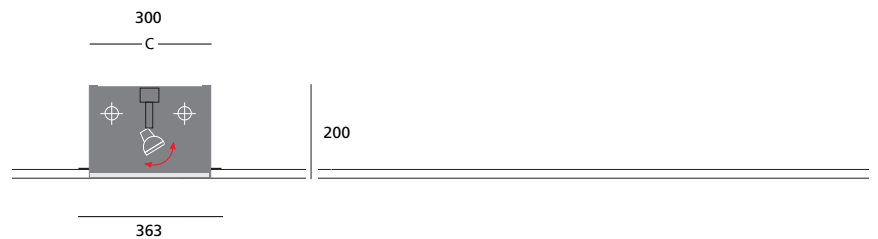

CUSTOM SATINLIGHTS® → M300 → RECESSED CASSETTE → TRIMLESS

- TRIMLESS RECESSED LUMINAIRE
- SATINISED SAFETY GLASS
- WHITE FINISH
- FOR 12.5mm PLASTER CEILING, 15mm ON DEMAND
- LENGTH OF MODULE CONSISTS OF LAMP LENGTHS MULTIPLES
- INTEGRAL EUTRAC 3~ CIRCUIT TRACK
- OPTIONAL EUTRAC|DALI LIGHT MANAGEMENT
- DIMMABLE OPTION
- EMERGENCY OPTIONS ON REQUEST

**M300 RECESSED CASSETTE TRIMLESS WITH INTEGRAL EUTRAC® 3~CIRCUIT TRACK**

	WHITE	L	C	W
2 X 35 l 28W + optional adjustable spotlight	<b>SX 66252-976-1</b>	n x lamp	L x 304mm	15.3kg

**DIRECTIONAL SPOTLIGHT WITH ELECTRONIC BALLAST**

20W HIT CE	<b>SX 100-771-1</b>			1.1kg
------------	---------------------	--	--	-------

Modules consist of lamp length multiples. Fixture configuration on customers request. Modules include end plates and traverses for thread suspension. **[m]** - System and other wattages available on request.

Patent applied for.

L - Length D - Diameter W - Weight DATA - Photometrics on request