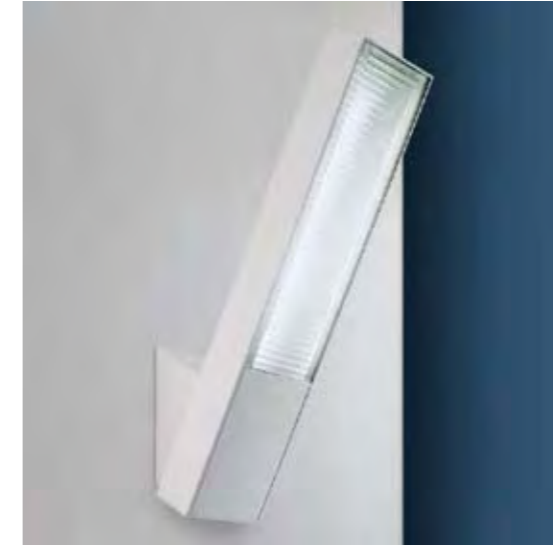

## MTR WALL MOUNTED LUMINAIRE

- WALL MOUNTED LUMINAIRE
- DIRECT / INDIRECT ASYMMETRIC
- ACRYLIC PRISMATIC MTR REFRACTOR
- EXTRUDED ALUMINIUM BODY
- SILVER FINISH

### MTR WALL MOUNTED LUMINAIRE

### MTR WALL MOUNTED LUMINAIRE

		SILVER	L	B	H	W	DATA
1 x 24W	TC-L	<b>SX 100-869-3</b>	460	100	48	1.7kg	5501