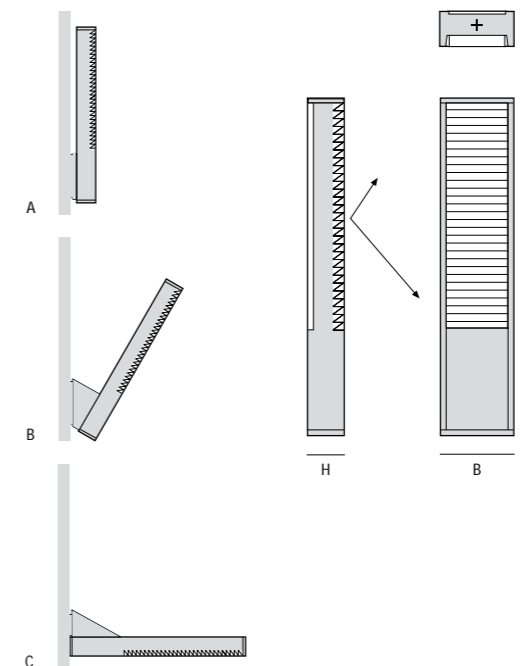

DATA 5501
TC-L
LOR 70%
Φ_u 48%
UGR < 19 / 19

L: Length · B: Width · H: Height · W: Weight