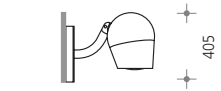

OLIVIO Grande SX 781
Double wall fitting