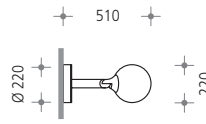

- → PUBLIC PARKS
- → INDUSTRIAL AREAS
- → SQUARES AND PLAZAS
- → PEDESTRIAN PRECINCTS

OLIVIO GRACIL Grande
OLIVIO GRACIL Medio
OLIVIO GRACIL Piccolo
Single or double wall fittings with bracket. Housing of pressure die-cast aluminium, aluminium, stainless steel, toughened glass, painted, stainless steel screws, stainless steel threaded inserts for regularly used fixing positions, features easy maintenance access by locking-bar mechanism, the power cord is invisibly conducted through the head joint, the light can be accurately by the 2-way adjustable head joint, swivel range at the arm from 20deg. to 195deg. and rotation +/- 180deg., choice of various optics, protection category IP67, protection class I

with option class II, featuring 30deg. tubular wall bracket, Ø: 48mm / Piccolo Ø: 34mm, with wall plate of galvanised steel, painted, supplied with IP67 connection box up to 2x5x2,5mm², loop in-and-out for recessed or surface mounted cables, standard colour: metallic silver [-8].

OLIVIO Medio
Ø: 220mm, H: 275mm, A_w: 0,050 m²
weight: 6 kg
OLIVIO Medio SX 782 [ ] - [ ]
Single wall fitting
OLIVIO Medio SX 783 [ ] - [ ]
Double wall fitting

OLIVIO Grande
Ø: 275mm, H: 344mm, A_w: 0,079 m²
weight: 10 kg
OLIVIO Grande SX 780 [ ] - [ ]
Single wall fitting
OLIVIO Grande SX 781 [ ] - [ ]
Double wall fitting

OLIVIO Piccolo
Ø: 150mm, H: 188mm, A_w: 0,024 m²
weight: 2 kg
OLIVIO Piccolo SX 784 [ ] - [ ]
Single wall fitting
OLIVIO Piccolo SX 785 [ ] - [ ]
Double wall fitting