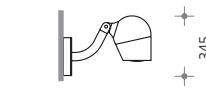

OLIVIO Medio
 Ø: 220mm, H: 275mm, A_w: 0,050 m²
 weight: 6 kg
OLIVIO Medio SX 782 [] - []
 Single wall fitting
OLIVIO Medio SX 783 [] - []
 Double wall fitting

OLIVIO Grande
 Ø: 275mm, H: 344mm, A_w: 0,079 m²
 weight: 10 kg
OLIVIO Grande SX 780 [] - []
 Single wall fitting
OLIVIO Grande SX 781 [] - []
 Double wall fitting

OLIVIO Piccolo
 Ø: 150mm, H: 188mm, A_w: 0,024 m²
 weight: 2 kg
OLIVIO Piccolo SX 784 [] - []
 Single wall fitting
OLIVIO Piccolo SX 785 [] - []
 Double wall fitting

mini-road asymmetric

spot

medium

flood

OLIVIO Grande SX 780
 Single wall fitting

OLIVIO Grande SX 781
 Double wall fitting

OLIVIO Medio SX 782
 Single wall fitting

OLIVIO Medio SX 783
 Double wall fitting

OLIVIO Piccolo SX 784
 Single wall fitting