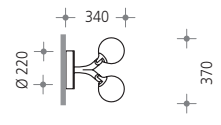

OLIVIO Medio
 Ø: 220mm, H: 275mm, A_w: 0,050 m²
 weight: 6 kg
OLIVIO Medio SX 782 [] - []
 Single wall fitting
OLIVIO Medio SX 783 [] - []
 Double wall fitting

OLIVIO Grande
 Ø: 275mm, H: 344mm, A_w: 0,079 m²
 weight: 10 kg
OLIVIO Grande SX 780 [] - []
 Single wall fitting
OLIVIO Grande SX 781 [] - []
 Double wall fitting

OLIVIO Piccolo
 Ø: 150mm, H: 188mm, A_w: 0,024 m²
 weight: 2 kg
OLIVIO Piccolo SX 784 [] - []
 Single wall fitting
OLIVIO Piccolo SX 785 [] - []
 Double wall fitting

mini-road asymmetric

spot

medium

flood

OLIVIO Grande SX 780
 Single wall fitting

OLIVIO Grande SX 781
 Double wall fitting

OLIVIO Medio SX 782
 Single wall fitting

OLIVIO Medio SX 783
 Double wall fitting

OLIVIO Piccolo SX 784
 Single wall fitting

OLIVIO Piccolo SX 785
 Double wall fitting

*G12 base • ** G8,5 base • on request with Philips CosmoPolis (HIT-COS).
 Please complete reference no. with the relevant codes for optics, lamp and colour.

Specification example:
SX 780 4 1 - 8 **OLIVIO Grande SX 780** **asym., HIT-CE 35W 4 1** **silver - 8**