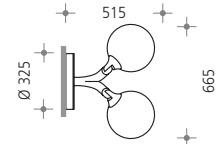

- → PUBLIC PARKS
- → INDUSTRIAL AREAS
- → SQUARES AND PLAZAS
- → PEDESTRIAN PRECINCTS

OLIVIO GRACIL Grande
OLIVIO GRACIL Medio
OLIVIO GRACIL Piccolo
Single or double wall fittings with bracket. Housing of pressure die-cast aluminium, aluminium, stainless steel, toughened glass, painted, stainless steel screws, stainless steel threaded inserts for regularly used fixing positions, features easy maintenance access by locking-bar mechanism, the power cord is invisibly conducted through the head joint, the light can be accurately by the 2-way adjustable head joint, swivel range at the arm from 20deg. to 195deg. and rotation +/- 180deg., choice of various optics, protection category IP67, protection class I

with option class II, featuring 30deg. tubular wall bracket, Ø: 48mm / Piccolo Ø: 34mm, with wall plate of galvanised steel, painted, supplied with IP67 connection box up to 2x5x2,5mm², loop in-and-out for recessed or surface mounted cables, standard colour: metallic silver [-8].

OLIVIO Medio
Ø: 220mm, H: 275mm, A_w: 0,050 m²
weight: 6 kg
OLIVIO Medio SX 782 [ ] - [ ]
Single wall fitting
OLIVIO Medio SX 783 [ ] - [ ]
Double wall fitting

OLIVIO Grande
Ø: 275mm, H: 344mm, A_w: 0,079 m²
weight: 10 kg
OLIVIO Grande SX 780 [ ] - [ ]
Single wall fitting
OLIVIO Grande SX 781 [ ] - [ ]
Double wall fitting

OLIVIO Piccolo
Ø: 150mm, H: 188mm, A_w: 0,024 m²
weight: 2 kg
OLIVIO Piccolo SX 784 [ ] - [ ]
Single wall fitting
OLIVIO Piccolo SX 785 [ ] - [ ]
Double wall fitting