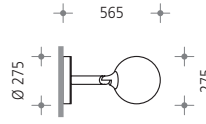

OLIVIO Medio
 Ø: 220mm, H: 275mm, A_w: 0,050 m²
 weight: 6 kg
OLIVIO Medio SX 782 [] - []
 Single wall fitting
OLIVIO Medio SX 783 [] - []
 Double wall fitting

OLIVIO Grande
 Ø: 275mm, H: 344mm, A_w: 0,079 m²
 weight: 10 kg
OLIVIO Grande SX 780 [] - []
 Single wall fitting
OLIVIO Grande SX 781 [] - []
 Double wall fitting

OLIVIO Piccolo
 Ø: 150mm, H: 188mm, A_w: 0,024 m²
 weight: 2 kg
OLIVIO Piccolo SX 784 [] - []
 Single wall fitting
OLIVIO Piccolo SX 785 [] - []
 Double wall fitting

mini-road asymmetric

spot

medium

flood

	HIT-CE* OLIVIO Grande	HIT-CE* OLIVIO Medio	HIT-CE** OLIVIO Piccolo
35W → 4 1 LVK → 7261			
70W → 4 2 LVK → 7261			
			20W → 1 0 LVK → 7271
35W → 1 1 LVK → 7262	35W → 1 1 LVK → 7267	35W → 1 1 LVK → 7271	
70W → 1 2 LVK → 7262	70W → 1 2 LVK → 7267		
			20W → 2 0 LVK → 7272
35W → 2 1 LVK → 7263	35W → 2 1 LVK → 7268	35W → 2 1 LVK → 7272	
70W → 2 2 LVK → 7263	70W → 2 2 LVK → 7268		
			20W → 3 0 LVK → 7273
35W → 3 1 LVK → 7264	35W → 3 1 LVK → 7269	35W → 3 1 LVK → 7273	
70W → 3 2 LVK → 7264	70W → 3 2 LVK → 7269		