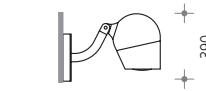

OLIVIO Grande SX 780
Single wall fitting