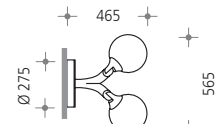

OLIVIO Medio
 Ø: 220mm, H: 275mm, A_w: 0,050 m²
 weight: 6 kg
OLIVIO Medio SX 782 [] - []
 Single wall fitting
OLIVIO Medio SX 783 [] - []
 Double wall fitting

OLIVIO Grande
 Ø: 275mm, H: 344mm, A_w: 0,079 m²
 weight: 10 kg
OLIVIO Grande SX 780 [] - []
 Single wall fitting
OLIVIO Grande SX 781 [] - []
 Double wall fitting

OLIVIO Piccolo
 Ø: 150mm, H: 188mm, A_w: 0,024 m²
 weight: 2 kg
OLIVIO Piccolo SX 784 [] - []
 Single wall fitting
OLIVIO Piccolo SX 785 [] - []
 Double wall fitting

mini-road asymmetric

spot

medium

flood

	HIT-CE* OLIVIO Grande	HIT-CE* OLIVIO Medio	HIT-CE** OLIVIO Piccolo
35W → 4 1 LVK → 7261			
70W → 4 2 LVK → 7261			
			20W → 1 0 LVK → 7271
35W → 1 1 LVK → 7262	35W → 1 1 LVK → 7267	35W → 1 1 LVK → 7271	
70W → 1 2 LVK → 7262	70W → 1 2 LVK → 7267		
			20W → 2 0 LVK → 7272
35W → 2 1 LVK → 7263	35W → 2 1 LVK → 7268	35W → 2 1 LVK → 7272	
70W → 2 2 LVK → 7263	70W → 2 2 LVK → 7268		
			20W → 3 0 LVK → 7273
35W → 3 1 LVK → 7264	35W → 3 1 LVK → 7269	35W → 3 1 LVK → 7273	
70W → 3 2 LVK → 7264	70W → 3 2 LVK → 7269		

OLIVIO Grande SX 780
 Single wall fitting

OLIVIO Grande SX 781
 Double wall fitting

OLIVIO Medio SX 782
 Single wall fitting

OLIVIO Medio SX 783
 Double wall fitting

OLIVIO Piccolo SX 784
 Single wall fitting