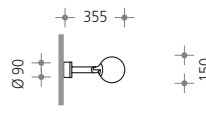

OLIVIO Medio
 Ø: 220mm, H: 275mm, A_w: 0,050 m²
 weight: 6 kg
OLIVIO Medio SX 782 [] - []
 Single wall fitting
OLIVIO Medio SX 783 [] - []
 Double wall fitting

OLIVIO Grande
 Ø: 275mm, H: 344mm, A_w: 0,079 m²
 weight: 10 kg
OLIVIO Grande SX 780 [] - []
 Single wall fitting
OLIVIO Grande SX 781 [] - []
 Double wall fitting

OLIVIO Piccolo
 Ø: 150mm, H: 188mm, A_w: 0,024 m²
 weight: 2 kg
OLIVIO Piccolo SX 784 [] - []
 Single wall fitting
OLIVIO Piccolo SX 785 [] - []
 Double wall fitting

mini-road asymmetric

spot

medium

flood

OLIVIO Grande SX 780
 Single wall fitting

OLIVIO Grande SX 781
 Double wall fitting

OLIVIO Medio SX 782
 Single wall fitting

OLIVIO Medio SX 783
 Double wall fitting

OLIVIO Piccolo SX 784
 Single wall fitting

OLIVIO Piccolo SX 785
 Double wall fitting

*G12 base • ** G8,5 base • on request with Philips CosmoPolis (HIT-COS).
 Please complete reference no. with the relevant codes for optics, lamp and colour.

Specification example:
SX 780 4 1 - 8 **OLIVIO Grande SX 780** **asym., HIT-CE 35W 4 1** **silver - 8**