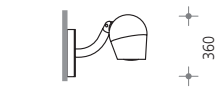

OLIVIO Medio
 Ø: 220mm, H: 275mm, A_w: 0,050 m²
 weight: 6 kg
OLIVIO Medio SX 782 [] - []
 Single wall fitting
OLIVIO Medio SX 783 [] - []
 Double wall fitting

OLIVIO Grande
 Ø: 275mm, H: 344mm, A_w: 0,079 m²
 weight: 10 kg
OLIVIO Grande SX 780 [] - []
 Single wall fitting
OLIVIO Grande SX 781 [] - []
 Double wall fitting

OLIVIO Piccolo
 Ø: 150mm, H: 188mm, A_w: 0,024 m²
 weight: 2 kg
OLIVIO Piccolo SX 784 [] - []
 Single wall fitting
OLIVIO Piccolo SX 785 [] - []
 Double wall fitting

mini-road asymmetric

spot

medium

flood

OLIVIO Grande SX 780
 Single wall fitting

OLIVIO Grande SX 781
 Double wall fitting

OLIVIO Medio SX 782
 Single wall fitting

OLIVIO Medio SX 783
 Double wall fitting

OLIVIO Piccolo SX 784
 Single wall fitting

OLIVIO Piccolo SX 785
 Double wall fitting

*G12 base • ** G8,5 base • on request with Philips CosmoPolis (HIT-COS).
 Please complete reference no. with the relevant codes for optics, lamp and colour.

Specification example:
SX 780 4 1 - 8 **OLIVIO Grande SX 780** **asym., HIT-CE 35W 4 1** **silver - 8**