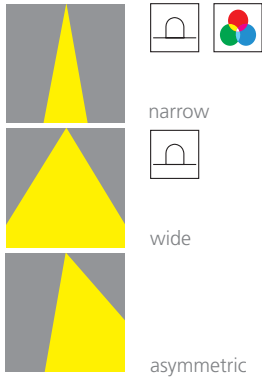

- INDUSTRIAL AREAS
- SQUARES AND PLAZAS
- FAÇADES
- COMPLEX OF BUILDINGS

**OLIVIO LINEA**  
wall fitting with short arms.

Housing of pressure die-cast aluminium, aluminium, stainless steel, toughened glass, painted, stainless steel screws, stainless steel threaded inserts for regularly used fixing positions, two cable glands along one fitting side for loop in-and-out, for T5 linear fluorescent lamps or LED – choice of white or RGB, H: 137mm, B: 90mm, protection category IP67, protection class I with option class II, with galvanised steel arms, painted,

standard colour: metallic silver [-8].

**OLIVIO LINEA** SX 801 ■ ■ - ■  
wall fitting with arm for T5  
**OLIVIO LINEA LED** SX 805 ■ ■ - ■  
wall fitting with arm for LED

LINEA M600*	LINEA M900*	LINEA LED M600
24W → 1 0 LVK → 7257	39W → 1 1 LVK → 7257	WHITE → 1 0 RGB → 2 0
24W → 2 0 LVK → 7258	39W → 2 1 LVK → 7258	WHITE → 3 0
24W → 3 0 LVK → 7259	39W → 3 1 LVK → 7259	

**OLIVIO LINEA**  
Bracket mounted parapet fitting.

Housing of pressure die-cast aluminium, aluminium, stainless steel, toughened glass, painted, stainless steel screws, stainless steel threaded inserts for regularly used fixing positions, two cable glands along one fitting side for loop in-and-out, for T5 linear fluorescent lamps or LED – choice of white or RGB, H: 142mm, B: 90mm, protection category IP67, protection class I with option class II, with galvanised steel brackets, painted,

standard colour: metallic silver [-8].

**OLIVIO LINEA** SX 802 ■ ■ - ■  
Surface mounted fitting für T16  
**OLIVIO LINEA LED** SX 806 ■ ■ - ■  
Surface mounted fitting für LED

LINEA M600*	LINEA M900*	LINEA LED M600
24W → 1 0 LVK → 7257	39W → 1 1 LVK → 7257	WHITE → 1 0 RGB → 2 0
24W → 2 0 LVK → 7258	39W → 2 1 LVK → 7258	WHITE → 3 0
24W → 3 0 LVK → 7259	39W → 3 1 LVK → 7259	