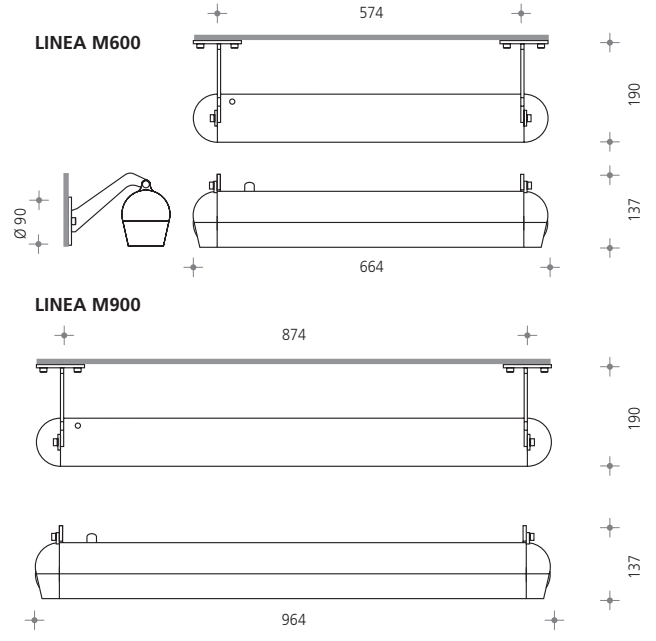

- INDUSTRIAL AREAS
- SQUARES AND PLAZAS
- FAÇADES
- COMPLEX OF BUILDINGS

**OLIVIO LINEA**  
wall fitting with short arms.

Housing of pressure die-cast aluminium, aluminium, stainless steel, toughened glass, painted, stainless steel screws, stainless steel threaded inserts for regularly used fixing positions, two cable glands along one fitting side for loop in-and-out, for T5 linear fluorescent lamps or LED – choice of white or RGB, H: 137mm, B: 90mm, protection category IP67, protection class I with option class II, with galvanised steel arms, painted,

standard colour: metallic silver [-8].

**OLIVIO LINEA** SX 801 ■ ■ - ■  
wall fitting with arm for T5  
**OLIVIO LINEA LED** SX 805 ■ ■ - ■  
wall fitting with arm for LED

LINEA M600*	LINEA M900*	LINEA LED M600
24W → 1 0 LVK → 7257	39W → 1 1 LVK → 7257	WHITE → 1 0 RGB → 2 0
24W → 2 0 LVK → 7258	39W → 2 1 LVK → 7258	WHITE → 3 0
24W → 3 0 LVK → 7259	39W → 3 1 LVK → 7259	

**OLIVIO LINEA**  
Bracket mounted parapet fitting.

Housing of pressure die-cast aluminium, aluminium, stainless steel, toughened glass, painted, stainless steel screws, stainless steel threaded inserts for regularly used fixing positions, two cable glands along one fitting side for loop in-and-out, for T5 linear fluorescent lamps or LED – choice of white or RGB, H: 142mm, B: 90mm, protection category IP67, protection class I with option class II, with galvanised steel brackets, painted,

standard colour: metallic silver [-8].

**OLIVIO LINEA** SX 802 ■ ■ - ■  
Surface mounted fitting für T16  
**OLIVIO LINEA LED** SX 806 ■ ■ - ■  
Surface mounted fitting für LED

LINEA M600*	LINEA M900*	LINEA LED M600
24W → 1 0 LVK → 7257	39W → 1 1 LVK → 7257	WHITE → 1 0 RGB → 2 0
24W → 2 0 LVK → 7258	39W → 2 1 LVK → 7258	WHITE → 3 0
24W → 3 0 LVK → 7259	39W → 3 1 LVK → 7259	