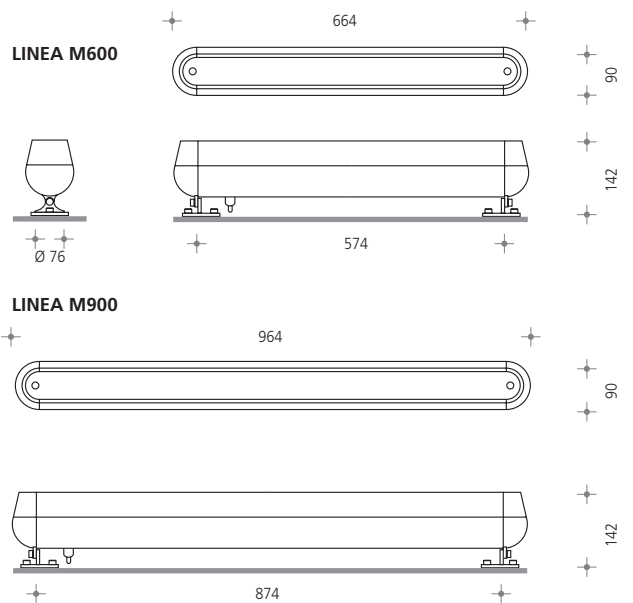

- INDUSTRIAL AREAS
- SQUARES AND PLAZAS
- FAÇADES
- COMPLEX OF BUILDINGS

**OLIVIO LINEA**  
wall fitting with short arms.

Housing of pressure die-cast aluminium, aluminium, stainless steel, toughened glass, painted, stainless steel screws, stainless steel threaded inserts for regularly used fixing positions, two cable glands along one fitting side for loop in-and-out, for T5 linear fluorescent lamps or LED – choice of white or RGB, H: 137mm, B: 90mm, protection category IP67, protection class I with option class II, with galvanised steel arms, painted,

standard colour: metallic silver [-8].

**OLIVIO LINEA** SX 801 ■ ■ - ■  
wall fitting with arm for T5  
**OLIVIO LINEA LED** SX 805 ■ ■ - ■  
wall fitting with arm for LED

LINEA M600*	LINEA M900*	LINEA LED M600
24W → 1 0 LVK → 7257	39W → 1 1 LVK → 7257	WHITE → 1 0 RGB → 2 0
24W → 2 0 LVK → 7258	39W → 2 1 LVK → 7258	WHITE → 3 0
24W → 3 0 LVK → 7259	39W → 3 1 LVK → 7259	

**OLIVIO LINEA**  
Bracket mounted parapet fitting.

Housing of pressure die-cast aluminium, aluminium, stainless steel, toughened glass, painted, stainless steel screws, stainless steel threaded inserts for regularly used fixing positions, two cable glands along one fitting side for loop in-and-out, for T5 linear fluorescent lamps or LED – choice of white or RGB, H: 142mm, B: 90mm, protection category IP67, protection class I with option class II, with galvanised steel brackets, painted,

standard colour: metallic silver [-8].

**OLIVIO LINEA** SX 802 ■ ■ - ■  
Surface mounted fitting für T16  
**OLIVIO LINEA LED** SX 806 ■ ■ - ■  
Surface mounted fitting für LED

LINEA M600*	LINEA M900*	LINEA LED M600
24W → 1 0 LVK → 7257	39W → 1 1 LVK → 7257	WHITE → 1 0 RGB → 2 0
24W → 2 0 LVK → 7258	39W → 2 1 LVK → 7258	WHITE → 3 0
24W → 3 0 LVK → 7259	39W → 3 1 LVK → 7259	