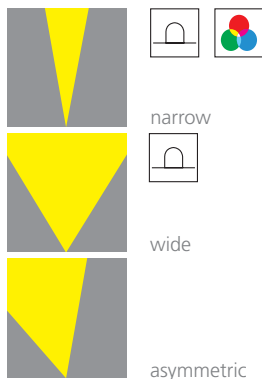

- INDUSTRIAL AREAS
- SQUARES AND PLAZAS
- FAÇADES
- COMPLEX OF BUILDINGS

**OLIVIO LINEA**  
wall fitting with short arms.

Housing of pressure die-cast aluminium, aluminium, stainless steel, toughened glass, painted, stainless steel screws, stainless steel threaded inserts for regularly used fixing positions, two cable glands along one fitting side for loop in-and-out, for T5 linear fluorescent lamps or LED – choice of white or RGB, H: 137mm, B: 90mm, protection category IP67, protection class I with option class II, with galvanised steel arms, painted,

standard colour: metallic silver [-8].

**OLIVIO LINEA** SX 801 ■ ■ - ■  
wall fitting with arm for T5  
**OLIVIO LINEA LED** SX 805 ■ ■ - ■  
wall fitting with arm for LED

LINEA M600*	LINEA M900*	LINEA LED M600
24W → 1 0 LVK → 7257	39W → 1 1 LVK → 7257	WHITE → 1 0 RGB → 2 0
24W → 2 0 LVK → 7258	39W → 2 1 LVK → 7258	WHITE → 3 0
24W → 3 0 LVK → 7259	39W → 3 1 LVK → 7259	

**OLIVIO LINEA**  
Bracket mounted parapet fitting.

Housing of pressure die-cast aluminium, aluminium, stainless steel, toughened glass, painted, stainless steel screws, stainless steel threaded inserts for regularly used fixing positions, two cable glands along one fitting side for loop in-and-out, for T5 linear fluorescent lamps or LED – choice of white or RGB, H: 142mm, B: 90mm, protection category IP67, protection class I with option class II, with galvanised steel brackets, painted,

standard colour: metallic silver [-8].

**OLIVIO LINEA** SX 802 ■ ■ - ■  
Surface mounted fitting für T16  
**OLIVIO LINEA LED** SX 806 ■ ■ - ■  
Surface mounted fitting für LED

LINEA M600*	LINEA M900*	LINEA LED M600
24W → 1 0 LVK → 7257	39W → 1 1 LVK → 7257	WHITE → 1 0 RGB → 2 0
24W → 2 0 LVK → 7258	39W → 2 1 LVK → 7258	WHITE → 3 0
24W → 3 0 LVK → 7259	39W → 3 1 LVK → 7259	