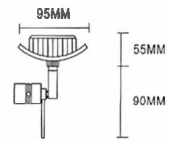

Cobra

Cobra 1-S

61240-1 Silver 120v
61240-2 Silver 230v

97x95x46mm
With transformer

Cobra 2-S

61245-1 Silver 120v
61245-2 Silver 230v

Cobra 3-S

61250-1 Silver 120v
61250-2 Silver 230v

Cobra 1-D

62240 Silver

Cobra 2-D

62245 Silver

∅ 82x4mm
The size more smaller
the content strength
will more stronger,
without transformer.

Cobra 3-D

62250 Silver