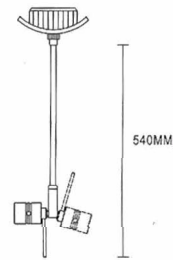

Cobra

Cobra 1-S

61240-1 Silver 120v
61240-2 Silver 230v

97x95x46mm
With transformer

Cobra 2-S

61245-1 Silver 120v
61245-2 Silver 230v

Cobra 3-S

61250-1 Silver 120v
61250-2 Silver 230v

Cobra 1-D

62240 Silver

Cobra 2-D

62245 Silver

∅ 82x4mm
The size more smaller
the content strength
will more stronger,
without transformer.

Cobra 3-D

62250 Silver