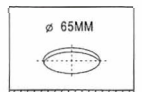

Cobra

Cobra 1-S

61240-1 Silver 120v
61240-2 Silver 230v

97x95x46mm
With transformer

Cobra 2-S

61245-1 Silver 120v
61245-2 Silver 230v

Cobra 3-S

61250-1 Silver 120v
61250-2 Silver 230v

Cobra 1-D

62240 Silver

Cobra 2-D

62245 Silver

∅ 82x4mm
The size more smaller
the content strength
will more stronger,
without transformer.

Cobra 3-D

62250 Silver