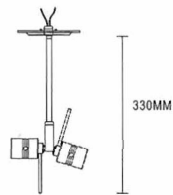

Cobra

Cobra 1-S

61240-1 Silver 120v
61240-2 Silver 230v

97x95x46mm
With transformer

Cobra 2-S

61245-1 Silver 120v
61245-2 Silver 230v

Cobra 3-S

61250-1 Silver 120v
61250-2 Silver 230v

Cobra 1-D

62240 Silver

Cobra 2-D

62245 Silver

∅ 82x4mm
The size more smaller
the content strength
will more stronger,
without transformer.

Cobra 3-D

62250 Silver