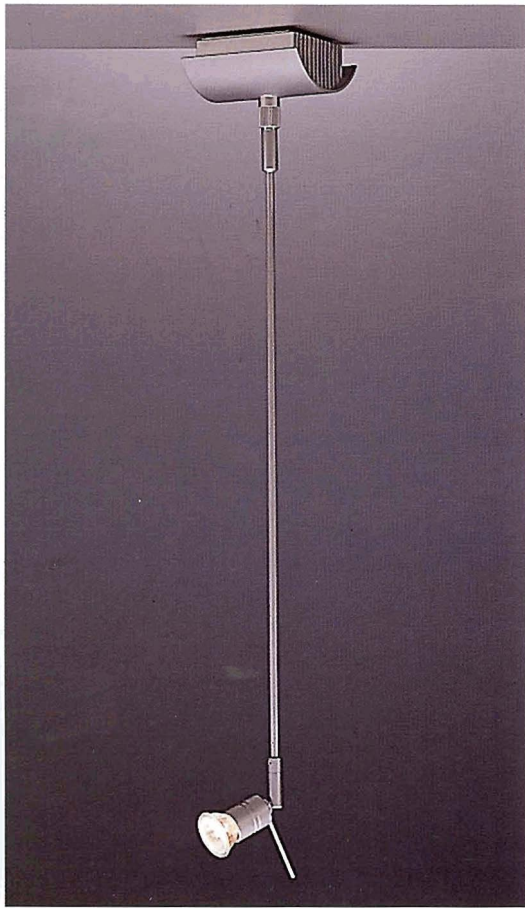

Cobra

Cobra 1-S

61240-1 Silver 120v
61240-2 Silver 230v

97x95x46mm
With transformer

Cobra 2-S

61245-1 Silver 120v
61245-2 Silver 230v

Cobra 3-S

61250-1 Silver 120v
61250-2 Silver 230v

Cobra 1-D

62240 Silver

Cobra 2-D

62245 Silver

∅ 82x4mm
The size more smaller
the content strength
will more stronger,
without transformer.

Cobra 3-D

62250 Silver