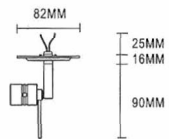

Cobra

Cobra 1-S

61240-1 Silver 120v
61240-2 Silver 230v

97x95x46mm
With transformer

Cobra 2-S

61245-1 Silver 120v
61245-2 Silver 230v

Cobra 3-S

61250-1 Silver 120v
61250-2 Silver 230v

Cobra 1-D

62240 Silver

Cobra 2-D

62245 Silver

∅ 82x4mm
The size more smaller
the content strength
will more stronger,
without transformer.

Cobra 3-D

62250 Silver