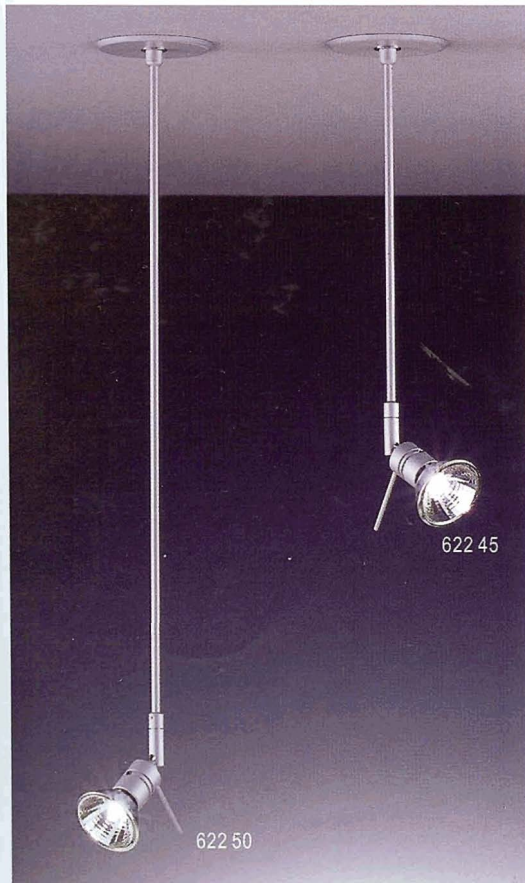

Cobra

Cobra 1-S

61240-1 Silver 120v
61240-2 Silver 230v

97x95x46mm
With transformer

Cobra 2-S

61245-1 Silver 120v
61245-2 Silver 230v

Cobra 3-S

61250-1 Silver 120v
61250-2 Silver 230v

Cobra 1-D

62240 Silver

Cobra 2-D

62245 Silver

∅ 82x4mm
The size more smaller
the content strength
will more stronger,
without transformer.

Cobra 3-D

62250 Silver