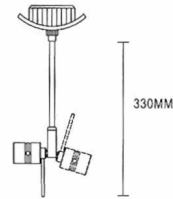

Cobra

Cobra 1-S

61240-1 Silver 120v
61240-2 Silver 230v

97x95x46mm
With transformer

Cobra 2-S

61245-1 Silver 120v
61245-2 Silver 230v

Cobra 3-S

61250-1 Silver 120v
61250-2 Silver 230v

Cobra 1-D

62240 Silver

Cobra 2-D

62245 Silver

∅ 82x4mm
The size more smaller
the content strength
will more stronger,
without transformer.

Cobra 3-D

62250 Silver