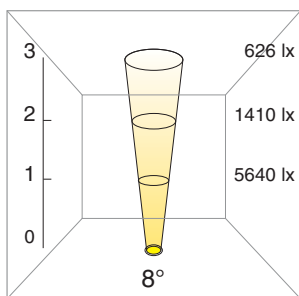

CE F IP67

2.000Kg

pag 588

**Cassaforma inclusa (cod. A4 CF 120)**

Housing included  
Inklusives Gehäuse  
Contra caja incluida

**L08**

**L20**

**L45**