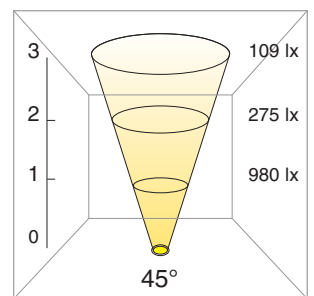

CE F IP67

2.000Kg

pag 588

**Cassaforma inclusa (cod. A4 CF 120)**

Housing included  
Inklusives Gehäuse  
Contra caja incluida

**L08**

**L20**

**L45**